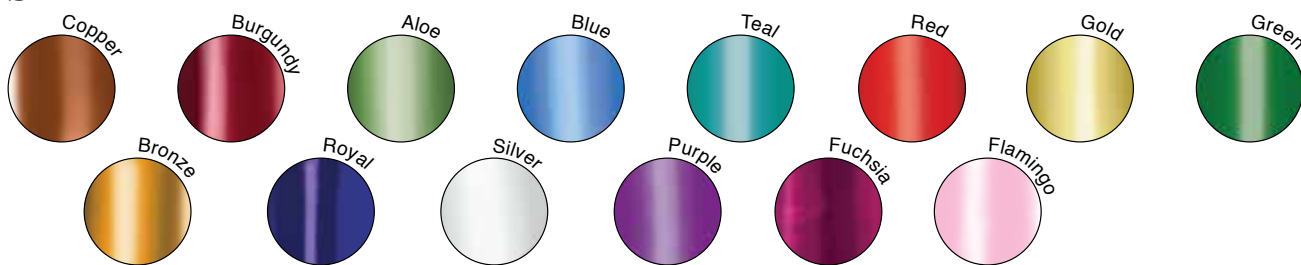

Standard Foil Colors

Gloss Finish

Matte Finish *(Does not perform well on natural or uncoated substrates.)*

Standard Metallic

Brushed Metallic

Special Effects