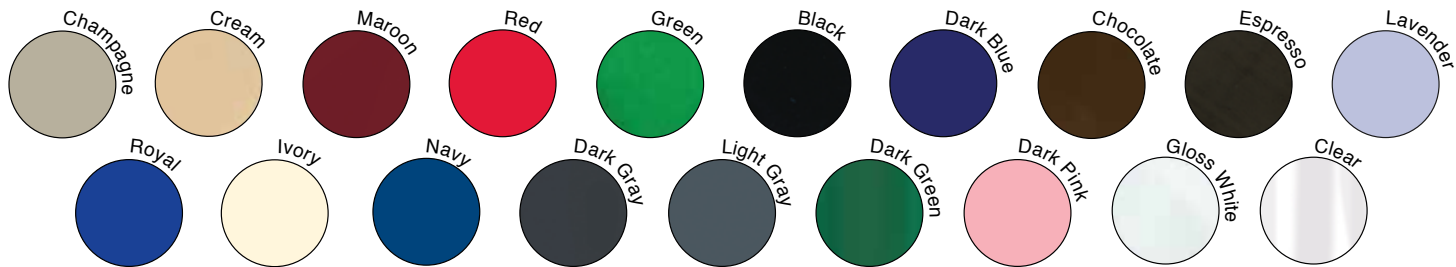

Standard Foil Colors

Gloss Finish

Matte Finish *(Does not perform well on natural or uncoated substrates.)*

Standard Metallic

Brushed Metallic

Special Effects