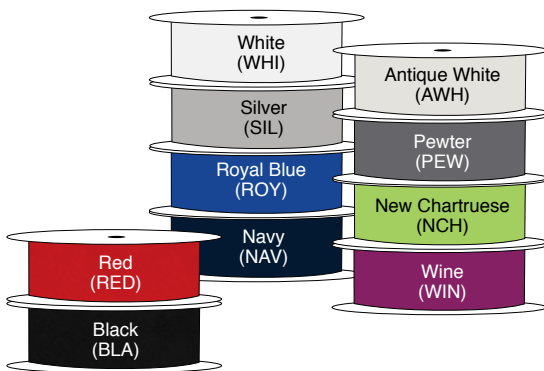

Custom Printed Satin Ribbon

PRINTED SATIN RIBBON - Hot Stamped One Color

Prod Code	Ribbon Width	Yds/Roll
Single Face Satin Printed Ribbon		
PR-SRSF58__	5/8" Ribbon	100
PR-SRSF78__	7/8" Ribbon	100
PR-SRSF1__	1-1/2" * Ribbon	50*
PR-SRSF214	2-1/4" * Ribbon (Limited Colors)	50*
Double Face Satin Printed Ribbon		
PR-SRDF58__	5/8" Ribbon	100
PR-SRDF78__	7/8" Ribbon	100
PR-SRDF1__	1-1/2" * Ribbon	50*

* 1-1/2" & 2-1/4" ribbon is 50 yards/roll; Pricing shown is per 100 yards.

2-1/4" Limited Colors in stock are: White, Red, Black, Ivory & Royal. Additional Colors available as special order.

Unprinted Ribbon

Double Face Satin

Single Face Satin

UNPRINTED SATIN RIBBON

	Product Code	Size	Yds/Roll
Single Faced Satin			
	SR-SF58__	5/8" x 100 yd	100
	SR-SF78__	7/8" x 100 yd	100
	SR-SF1__	1-1/2" x 50 yd	50
	SR-SF214__	2-1/4" x 50 yd (Limited Colors)	50
Double Faced Satin			
	SR-DF58__	5/8" x 100 yd	100
	SR-DF78__	7/8" x 100 yd	100
	SR-DF1__	1-1/2" x 50 yd	50

1 Unit = 1 Roll

2-1/4" Limited Colors in stock are: White, Red, Black, Ivory & Royal. Additional Colors available as special order.