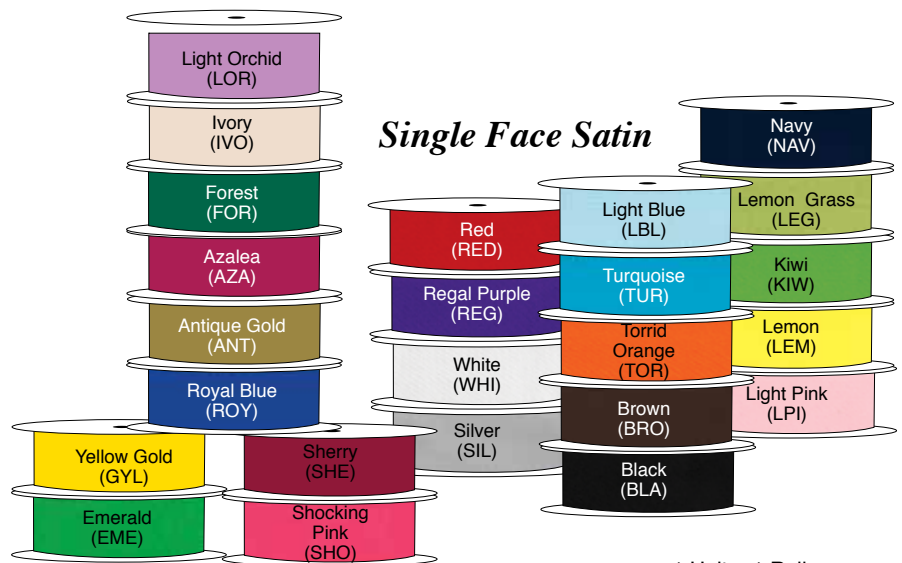

Custom Printed Satin Ribbon

PRINTED SATIN RIBBON - Hot Stamped One Color

Prod Code	Ribbon Width	Yds/Roll
Single Face Satin Printed Ribbon		
PR-SRSF58__	5/8" Ribbon	100
PR-SRSF78__	7/8" Ribbon	100
PR-SRSF1__	1-1/2" * Ribbon	50*
PR-SRSF214	2-1/4" * Ribbon (Limited Colors)	50*
Double Face Satin Printed Ribbon		
PR-SRDF58__	5/8" Ribbon	100
PR-SRDF78__	7/8" Ribbon	100
PR-SRDF1__	1-1/2" * Ribbon	50*

* 1-1/2" & 2-1/4" ribbon is 50 yards/roll; Pricing shown is per 100 yards.

2-1/4" Limited Colors in stock are: White, Red, Black, Ivory & Royal. Additional Colors available as special order.

Unprinted Ribbon

Double Face Satin

Single Face Satin

UNPRINTED SATIN RIBBON

	Product Code	Size	Yds/Roll
Single Faced Satin			
	SR-SF58__	5/8" x 100 yd	100
	SR-SF78__	7/8" x 100 yd	100
	SR-SF1__	1-1/2" x 50 yd	50
	SR-SF214__	2-1/4" x 50 yd (Limited Colors)	50
Double Faced Satin			
	SR-DF58__	5/8" x 100 yd	100
	SR-DF78__	7/8" x 100 yd	100
	SR-DF1__	1-1/2" x 50 yd	50

1 Unit = 1 Roll

2-1/4" Limited Colors in stock are: White, Red, Black, Ivory & Royal. Additional Colors available as special order.