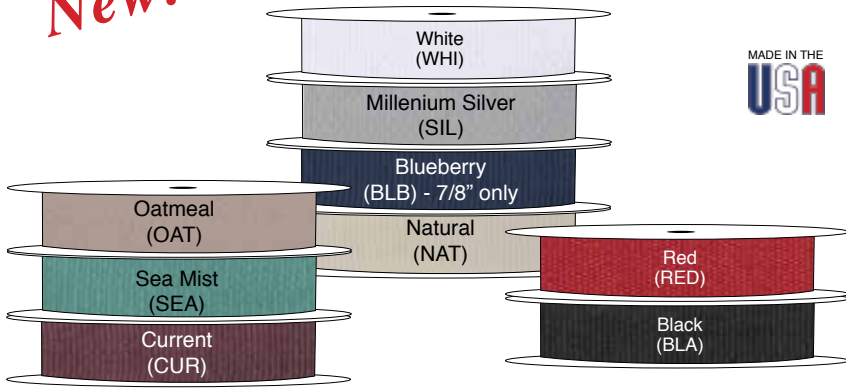

Schiff Solitaire Ribbon

New!

UNPRINTED RIBBON

Price per Roll

Prod Code	Ribbon Width	Yds/Roll
Schiff Solitaire Ribbon		
BS-SOL78__	7/8" Ribbon	100
BS-SOL1__	1-1/2" Ribbon	100

PRINTED RIBBON - Hot Stamped One Color

Price per 100 yards

Prod Code	Ribbon Width	Yds/Roll
Schiff Solitaire Ribbon		
PR-SOL78__	7/8" Ribbon	100
PR-SOL1__	1-1/2" Ribbon	100

Tulle

Standard Colors

New!

1 Unit = 1 Roll

Product	Product Code	Size	Actual Wt
Tulle Standard Colors	TU-3__	3" x 25 Yds (Ltd Colors as shown)	0.1
	TU-6__	6" x 25 Yds	0.2
Glimmer Tulle	TU-3GLI__	3" x 25 Yds	0.1
	TU-6GLI__	6" x 25 Yds	0.2