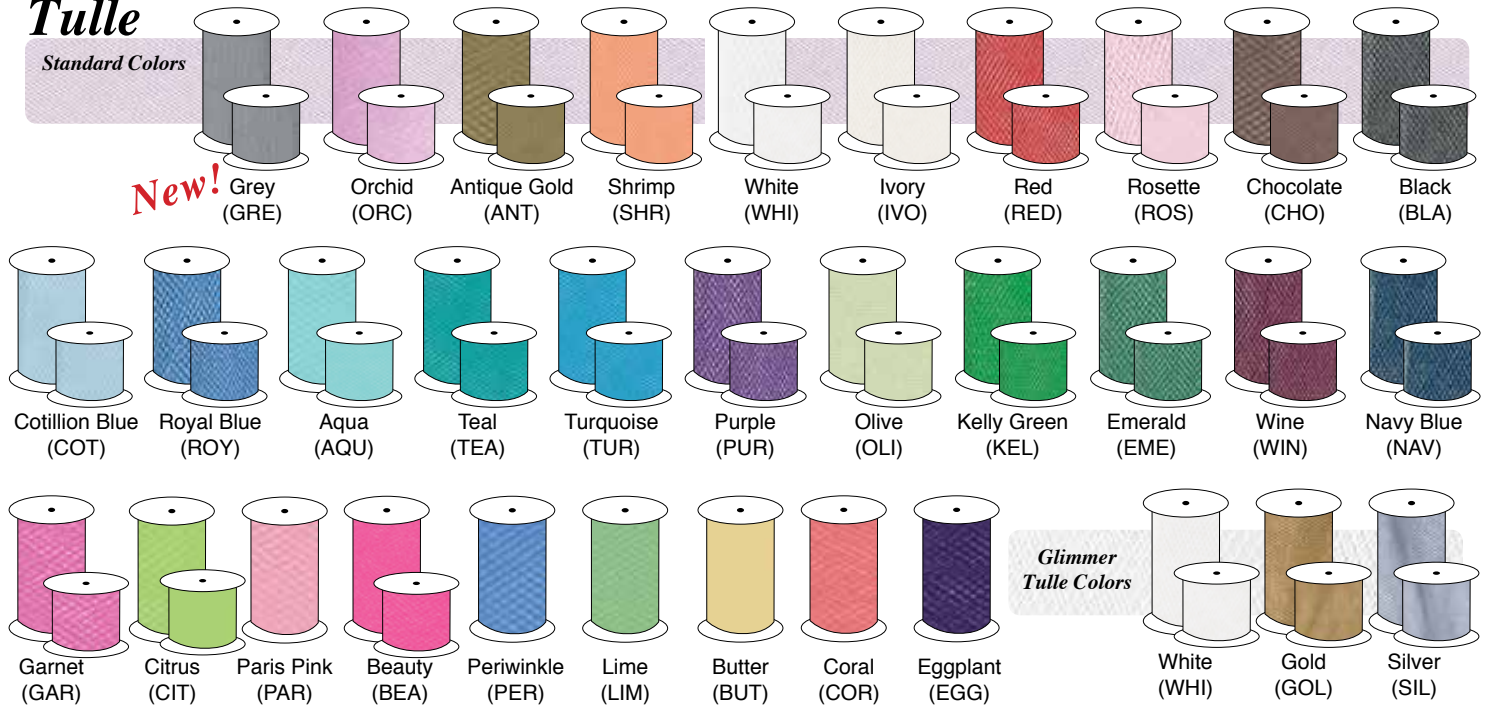

Schiff Solitaire Ribbon

New!

UNPRINTED RIBBON

Price per Roll

Prod Code	Ribbon Width	Yds/Roll
Schiff Solitaire Ribbon		
BS-SOL78__	7/8" Ribbon	100
BS-SOL1__	1-1/2" Ribbon	100

PRINTED RIBBON - Hot Stamped One Color

Price per 100 yards

Prod Code	Ribbon Width	Yds/Roll
Schiff Solitaire Ribbon		
PR-SOL78__	7/8" Ribbon	100
PR-SOL1__	1-1/2" Ribbon	100

Tulle

Standard Colors

New!

1 Unit = 1 Roll

Product	Product Code	Size	Actual Wt
Tulle Standard Colors	TU-3__	3" x 25 Yds (Ltd Colors as shown)	0.1
	TU-6__	6" x 25 Yds	0.2
Glimmer Tulle	TU-3GLI__	3" x 25 Yds	0.1
	TU-6GLI__	6" x 25 Yds	0.2