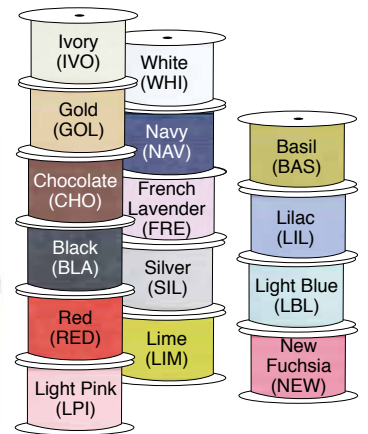

Wired Encore