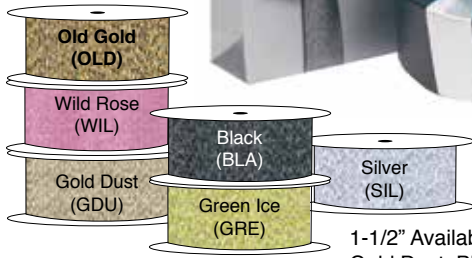

# Specialty Ribbons & Cords

## Simply Sheer Asiana

## Luxe

1-1/2" Available in Gold Dust, Black & Silver only

## Baker's Twine

1 Unit = 1 Roll

Ribbon	Product Code	Size	Actual Wt
Simply Sheer Asiana	BE-SS58	5/8" x 100 Yds	0.3
	BE-SS78	7/8" x 100 Yds	0.3
	BE-SS1	1-1/2" x 100 Yds	0.5
Luxe	SR-LX58	5/8" x 50 Yds	0.3
	SR-LX1	1-1/2" x 50 Yds (Ltd Colors)	0.6
Wired Encore	SR-EN58	5/8" x 25 Yds	0.1
	SR-EN1	1-1/2" x 25 Yds	0.1
Jute Cord	BE-J50	1/16" dia x 50 Yds	1.0
Baker's Twine	BE-BT250	250 Yds (16 ply)	0.5