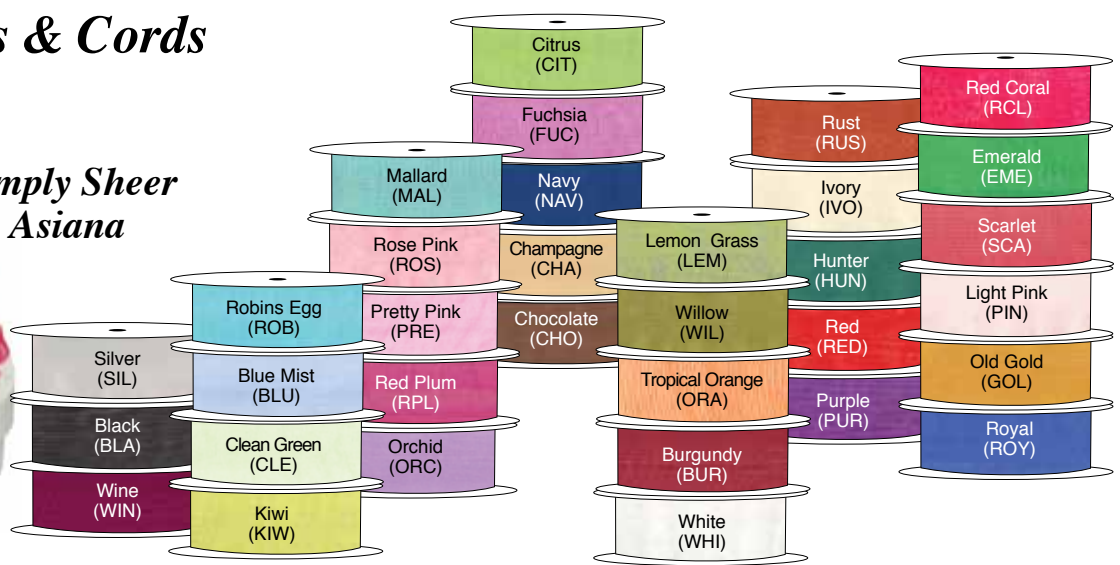

# Specialty Ribbons & Cords

## Simply Sheer Asiana

## Luxe

1-1/2" Available in Gold Dust, Black & Silver only

## Baker's Twine

1 Unit = 1 Roll

Ribbon	Product Code	Size	Actual Wt
Simply Sheer Asiana	BE-SS58	5/8" x 100 Yds	0.3
	BE-SS78	7/8" x 100 Yds	0.3
	BE-SS1	1-1/2" x 100 Yds	0.5
Luxe	SR-LX58	5/8" x 50 Yds	0.3
	SR-LX1	1-1/2" x 50 Yds (Ltd Colors)	0.6
Wired Encore	SR-EN58	5/8" x 25 Yds	0.1
	SR-EN1	1-1/2" x 25 Yds	0.1
Jute Cord	BE-J50	1/16" dia x 50 Yds	1.0
Baker's Twine	BE-BT250	250 Yds (16 ply)	0.5