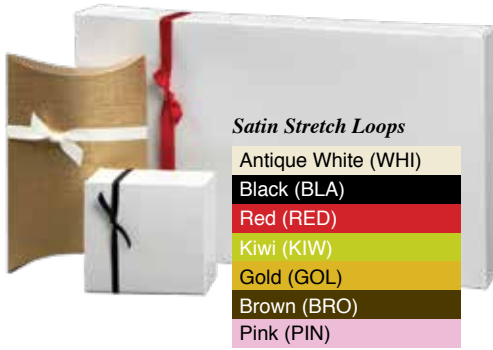

Stretch Loops & Cords

Product Code	Colors	Size/Style	Usage
Satin Stretch Loops (50 Loops/Pkg)			
SR-SL510 BLA	Black Only	10" loop x 5mm (3/16")	
SR-SL1210	All Colors	10" loop x 12mm (1/2")	
SR-SL1216	All Colors	16" loop x 12mm (1/2")	
Stretch Loops: 1/16" Round Cord (100 Loops/Pkg) All Colors listed above unless noted below			
BE-LOOP6	N/A COP & HUN	6" Loop / 15" Cut	Earring Box
BE-LOOP8	GOL & SIL only	8" Loop / 17" Cut	Bracelet Box
BE-LOOP10	N/A BUR, COP & HUN	10" Loop / 18" Cut	Gift Cert. Box, CD Case
BE-LOOP16	GOL & SIL only	16" Loop / 25" Cut	Glove, Wallet, Book Box
BE-LOOP19	All Colors	19" Loop / 28" Cut	Tie Size Box
BE-LOOP22	N/A BUR, COP & HUN	22" Loop / 31" Cut	Shirt, Lingerie Box
BE-LOOP28GOL	GOL only	28" Loop / 34" Cut	Dress, Jacket Box
Elasti-Stretch Loops: 1/4" Flat Cord (100 Loops/Pkg) Colors: Gold (GOL) or Silver (SIL)			
BE-EL73606	GOL & SIL only	6" Loop / 15" Cut	Earring Size Box
BE-EL73610	GOL & SIL only	10" Loop / 18" Cut	Gift Cert. Box, CD Case
BE-EL73619	GOL only	19" Loop / 28" Cut	Tie Box
Stretch Cord Roll Colors: 1/16" Round Cord in Metallic Gold (GOL) & Metallic Silver (SIL)			
BE-50	GOL & SIL only	50 Yd Roll	
Tinsel Cord Roll (Does not stretch) 1/16" round cord in Metallic Gold (GOL) & Metallic Silver (SIL)			
BE-TC100	GOL & SIL only	100 Yd Roll	

Printed Curling Ribbon

Yarn

	Product Code	Size	Actual Wt
Printed Curling Ribbon	BE-PC	3/8" x 250 Yds	0.4
	BE-PC	1/4" x 250 Yds	0.3
Yarn	BE-Y	100 Yd Cone	0.7