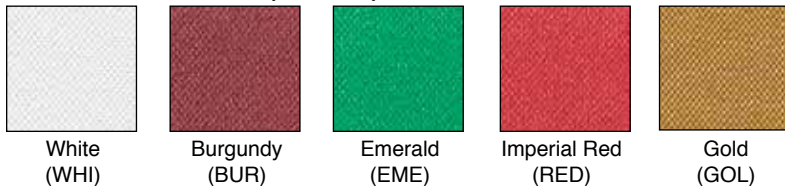

390 Glitter Flora-satin
Gold (GOL)
Silver (SIL)

390 Glitter
Red (RED)
Gold (GOL)
Silver (SIL)

390 Splendorette

White (WHI)
Pink (PIN)
Purple (PUR)
Royal (ROY)
Red (RED)
Lava Red (LAR)
Gold (GOL)
Silver (SIL)
Emerald (EME)
Burgundy (BUR)
Lavender (LAV)

392 Classic
6-3/4" diameter pull bow with 75" of banding ribbon.

392 Splendorette

White (WHI)
Red (RED)
Lava Red (LAR)

392 Glitter

Gold (GOL)
Silver (SIL)

1 Unit = 1 Box

Product Code	Size	Bows/Box	Actual Wt
Bow Magic Pull Bows			
BE-390SP__	390 Splendorette (Smooth)	100	0.2
BE-391SP__	391 Splendorette (Smooth)	100	0.6
BE-392SP__	392 Splendorette (Smooth)	50	1.4
BE-270FS__	270 Flora-Satin (Embossed)	50	0.5
BE-271FS__	271 Flora-Satin (Embossed)	100	0.3
BE-390GL__	390 Glitter (Smooth)	100	0.4
BE-391GL__	391 Glitter (Smooth)	100	0.6
BE-392GL__	392 Glitter (Smooth)	50	1.4
BE-390GFS__	390 Glitter Flora-Satin (Embossed)	100	0.4
BE-270GFS__	270 Glitter Flora-Satin (Embossed)	50	0.6
BE-271GFS__	271 Glitter Flora-Satin (Embossed)	100	0.3

3) Now your bow is perfect!

Flora-Satin Embossed (6 Colors)

Glitter Smooth (3 Colors)

1 Unit = 1 Box

Product Code	Size	Bows/Box	Actual Wt
Perfect Bows			
Flora-Satin Embossed Colors			
BE-PB4__	4" x 18 Loops, 7/8" ribbon	50	0.6
BE-PB5__	5-1/2" x 20 Loops, 1-7/16" ribbon	50	0.5
Glitter Colors			
BE-GPB4__	4" x 18 Loops, 3/4" ribbon	50	0.5
BE-GPB5__	5" x 16 Loops, 1-1/4" ribbon	50	0.5