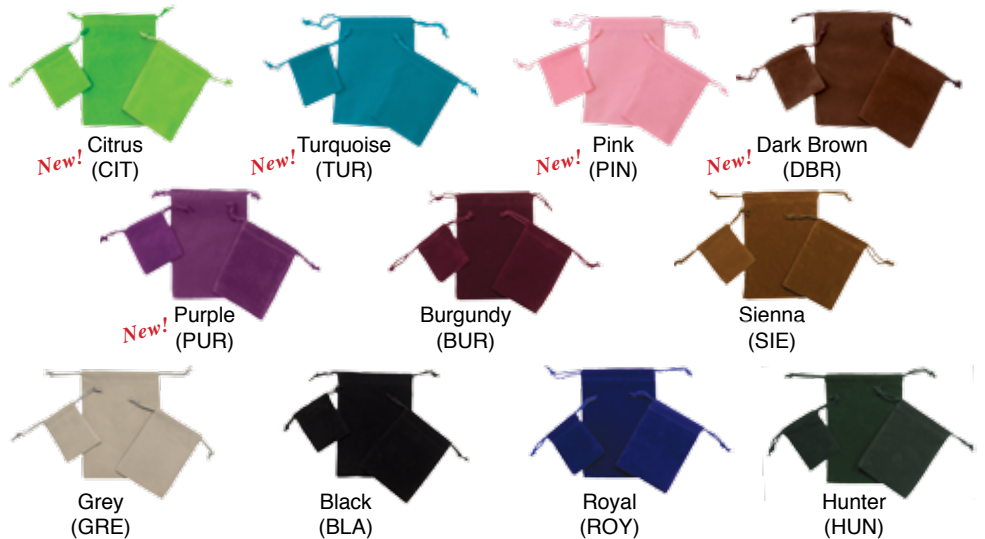

Satin Bags

New!

White (WHI)

Ivory (IVO)

Gold (GOL)

Red (RED)

Silver (SIL)

Black (BLA)

Dark Brown (BRO)

1 Unit = 1 Package

Product Code	Size	Ctn Pk	Actual Wt	HS
Satin Bags Colors: Black (BLA), Dark Brown (BRO), Gold (GOL), Ivory (IVO), Red (RED), Silver (SIL) & White (WHI)				
SB-3___	3" x 4"	12	0.07	
SB-4___	4" x 6"	12	0.09	

Velveteen Bags

New Colors!

New! Citrus (CIT)

New! Turquoise (TUR)

New! Pink (PIN)

New! Dark Brown (DBR)

New! Purple (PUR)

Burgundy (BUR)

Sienna (SIE)

Red (RED)

Grey (GRE)

Black (BLA)

Royal (ROY)

Hunter (HUN)

1 Unit = 1 Package

Product Code	Size	Ctn Pk	Actual Wt	HS
Velveteen Drawstring Bags				
VE-2___	2" x 2-1/2"	100	0.35	
VE-3___	3" x 4"	100	0.50	
VE-4___	4" x 5-1/2"	100	0.90	
VE-5___	5" x 7"	100	1.40	