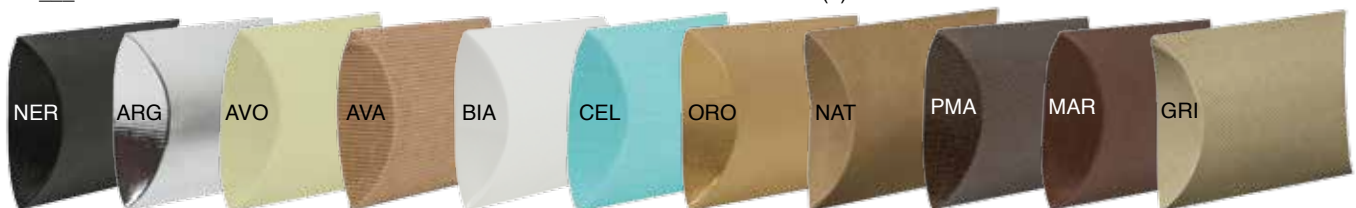

Price above includes one side printing;

Call for quote on second side printing.

Minimum 100 pieces - Order in increments of 100 (Broken case ok)

Production Time: 7-10 business days from proof approval

Exact PMS colors are not possible as all colors are converted to CMYK. Reference a Pantone PMS color bridge to see how your PMS color will appear.

To customize with Hot Stamp or Screen Print see pg 78-83

	ARG	AVO	AVA	BIA	CEL	ORO	NAT	PMA	MAR	GRI	NER
P2	x	x			x	x					
P3	x			x		x			x		x
P4	x		x	x		x	x	x	x	x	x
P6	x		x	x		x	x		x		x

Unprinted Pillow Packs

1 Unit = 1 Carton

Product Code	Style	Size	Ctn	Actual (Ship) Wt	
Pillow Collection - Solid Colors - Made in Italy					
Smooth Natural (NAT)					HS SS
IT-P4NAT	P4 - Small	4" x 4" x 1-3/8"	200	6 (6)	
IT-P6NAT	P6 - Medium	6-11/16" x 5-1/8" x 1-9/16"	200	9 (9)	
Linen Embossed Silver Foil (ARG)					HS SS
IT-P2ARG	P2 - Micro	2-3/4" x 2-3/4" x 1"	200	2 (2)	
IT-P3ARG	P3 - Mini (Gift Card)	3-3/8" x 3-3/8" x 1-1/8"	200	3 (3)	
IT-P4ARG	P4 - Small	4" x 4" x 1-3/8"	200	6 (6)	
IT-P6ARG	P6 - Medium	6-11/16" x 5-1/8" x 1-9/16"	200	9 (9)	
Natural Kraft E-Flute (AVA)					
IT-P4AVA	P4 - Small	4" x 4" x 1-3/8"	200	6 (6)	
IT-P6AVA	P6 - Medium	6-11/16" x 5-1/8" x 1-9/16"	200	9 (9)	
White Gloss (BIA)					HS SS
IT-P3BIA	P3 - Mini (Gift Card)	3-3/8" x 3-3/8" x 1-1/8"	200	3 (3)	
IT-P4BIA	P4 - Small	4" x 4" x 1-3/8"	200	6 (6)	
IT-P6BIA	P6 - Medium	6-11/16" x 5-1/8" x 1-9/16"	200	9 (9)	
Linen Ivory (AVO), Celeste (CEL), Chocolate (MAR), Black (NER), Gold (ORO), Gray Groove (GRI) & Chocolate Pebble (PMA)					HS SS
IT-P2___	P2 - Micro	2-3/4" x 2-3/4" x 1"	200	2 (2)	
IT-P3___	P3 - Mini (Gift Card)	3-3/8" x 3-3/8" x 1-1/8"	200	3 (3)	
IT-P4___	P4 - Small	4" x 4" x 1-3/8"	200	6 (6)	
IT-P6___	P6 - Medium	6-11/16" x 5-1/8" x 1-9/16"	200	9 (9)	