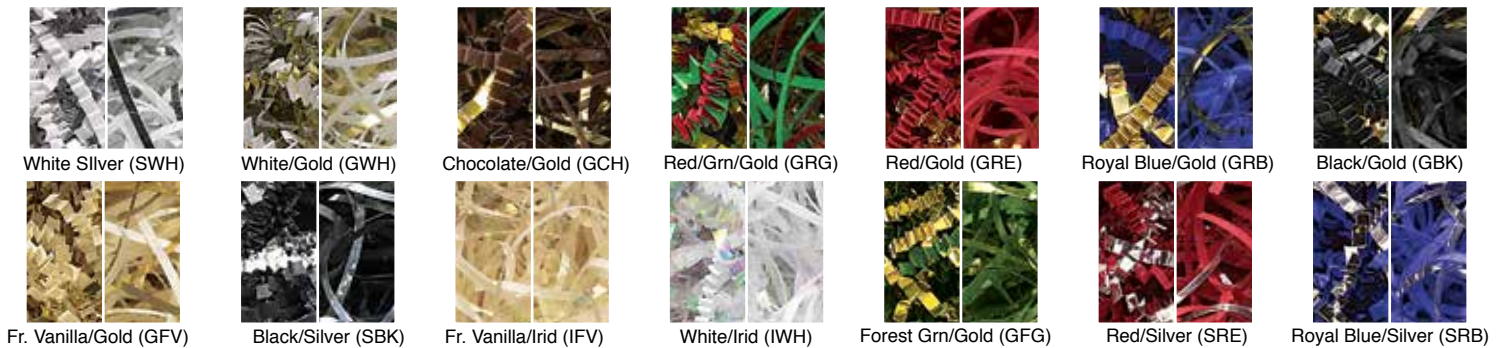

Shreds & Sheets

100% Paper - Crinkle Cut™ & Parchment Colors

Blended Materials - Crinkle Cut™ & Parchment

Polypropylene Shred and Sheets

70% Min. Recycled Content 30% Min. Recycled Content

1 Unit = 1 Carton

Product Code	Description	Ctn	Actual (Ship) Wt
100% Paper - Crinkle Shred*			
SP-10__	Colors & Christmas Blend*	10 Lb.	10 (28)
SP-40__	Colors & Christmas Blend*	40 Lb.	40 (107)
SP-10WH	White*	10 Lb.	10 (28)
SP-40WH	White*	40 Lb.	40 (107)
SP-10KR	Kraft*	10 Lb.	10 (28)
SP-40KR	Kraft*	40 Lb.	40 (107)
100% Paper - Parchment Shred*			
SP-PAR__	Solid Colors, White & Christmas Blend*	10 Lb.	10 (28)
SP-PARKR	Kraft*	10 Lb.	10 (28)
Blended Materials - Crinkle Shred*			
SP-10__	Gold, Silver & Iridescent Blends*	10 Lb.	10 (28)
Blended Materials - Parchment Shred*			
SP-PAR__	Gold, Silver & Iridescent Blends*	10 Lb.	10 (28)
Polypropylene Shred 5lb. (1/8" Cut)*			
SP-POLCLE	Clear*	5 Lb.	5 (16)
SP-MYLSIL	Silver*	5 Lb.	5 (16)
SP-MYL__	Gold* (GOL) & Red* (RED)	5 Lb.	5 (16)
SP-MYL120	20% Iridescent / 100% Clear*	5 Lb.	5 (16)
Sheets 18" x 30"			
SP-M18SIL	Silver	100	3 (3)
SP-M18__	Red & Gold	100	3 (3)
SP-M18IRI	Iridescent	100	3 (3)