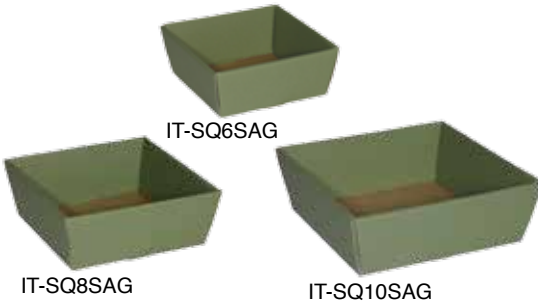

## Crate Trays

LT-T13WHI

LT-T15WHI

LT-T13NAT

LT-T15NAT

## Square Trays

## Cesto Trays

5-1/8"  
IT-CE5AVA

8-5/8"  
IT-CE8AVA

8-5/8"  
IT-CE8BLA

12-1/2"  
IT-CE12AVA

12-1/2"  
IT-CE12BLA

12-1/2"  
IT-CE12HOL

14-1/2"  
IT-CE14AVA

16-7/8"  
IT-CE16AVA

Product Code	Size	Ctn Pk	Actual (Ship) Wt	
<b>Crate Trays Colors: Natural Wood (NAT) or White Wood (WHI)</b>				
LT-T13	13" x 8-3/4" x 3"	25	18 (28)	SS*
LT-T15	15-3/4" x 11-1/8" x 3-1/2"	25	20 (37)	
<b>Square Trays Sage Groove (Bottom dimensions x Height)</b>				
IT-SQ6SAG	6-1/8" x 6-1/2" x 3"	50	13 (13)	
IT-SQ8SAG	8-1/4" x 8-1/4" x 3-1/2"	50	14 (14)	
IT-SQ10SAG	10" x 10" x 4"	50	26 (26)	
<b>Cesto Trays Colors: Natural E-Flute (AVA), Black E-Flute (BLA), and Holly (HOL) - Made in Italy</b>				
IT-CE5AVA	5-1/8" x 3-3/4" x 2-1/2"	200	11 (11)	
IT-CE8	8-5/8" x 6-1/16" x 2-3/8"	50	11 (11)	
IT-CE12	12-1/2" x 8-5/8" x 3-5/16"	30	13 (15)	
IT-CE14AVA	14-1/2" x 10-3/8" x 3-15/16"	30	17 (19)	
IT-CE16AVA	16-7/8" x 11-3/4" x 4-5/16"	30	30 (32)	