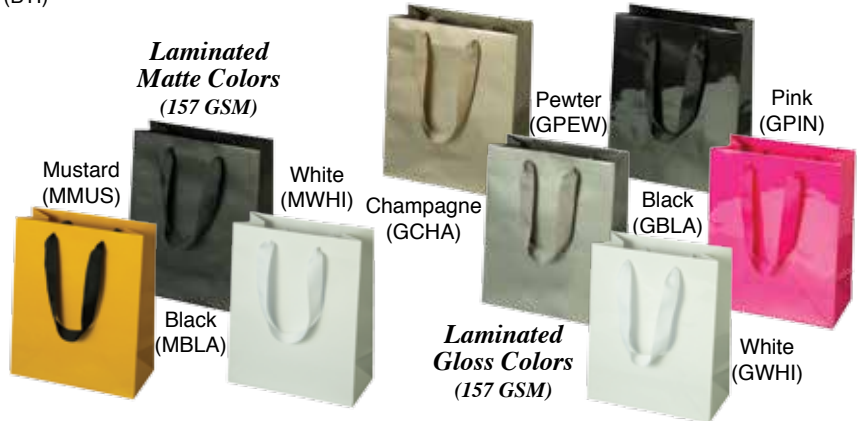

Manhattan Bags

New!

Uncoated with White Interior
 Contains a minimum of 40% grass pulp (180 gsm)
 IVO, KIW, BLA, GRA, ARU, WHI,
 FUC, RED, & BTI.

Twill Handles Uncoated with Natural Interior

Contains a minimum of 75% recycled material (200 gsm) NKR, NVK, KRA, & ESP

Grosgrain Ribbon Handles

Natural Finish
 Contains 80% recycled,
 20% woodpulp,
 40% Post Consumer Waste
 (200 GSM)

Laminated Matte Colors (157 GSM)

Laminated Gloss Colors (157 GSM)

1 Unit = 1 Carton

Product Code	Size	Ctn	Actual (Ship) Wt	HS	SS
Twill Handles with Natural Finish					
Natural Kraft w/ kraft handle (NKR), & White (WHI)					
MB-MH5WHI	5" x 4" x 6" (White Only)	100	9 (9)		
MB-MH8	8" x 4" x 10"	100	15 (15)		
MB-MH10	10" x 5" x 13"	100	18 (18)		
MB-MH16	16" x 6" x 12"	100	31 (31)		
MB-MH20WHI	20" x 6" x 14" (White Only)	50	22 (22)		
Black (BLA), Espresso (ESP), Chelsea Kraft w/black handle (KRA), Aruba (ARU), Gray (GRA), Ivory (IVO), Navy (NVK), & Black Tie (BTI)					
MB-MH5	5" x 4" x 6"	100	9 (9)		
MB-MH8	8" x 4" x 10"	100	15 (15)		
MB-MH10	10" x 5" x 13"	100	18 (18)		
MB-MH16	16" x 6" x 12"	100	31 (31)		
MB-MH20	20" x 6" x 14" (BLA & KRA Only)	50	22 (22)		
Red (RED), Fuchsia (FUC) & Kiwi (KIWI)					
MB-MH5	5" x 4" x 6"	100	9 (9)		
MB-MH8	8" x 4" x 10"	100	15 (15)		
MB-MH10	10" x 5" x 13"	100	18 (18)		
MB-MH16	16" x 6" x 12"	100	31 (31)		
Grosgrain Ribbon Handles with Natural, Laminated Gloss or Matte Finish					
MB-L6	6" x 3" x 6"	100	9 (9)		
MB-L8	8" x 4" x 10"	100	15 (15)		
MB-L12	12-1/2" x 4-1/2" x 9"	100	25 (25)		
MB-L16	16" x 6" x 12"	100	31 (31)		
Manhattan Wine Bags					
Grosgrain Handles in Black (BLA), Champagne (CHA) & Pewter (PEW) (190 GSM)					
MB-L4	1 Bottle (All Colors), 4-1/2" x 4-1/2" x 15"	100	13 (13)		
Twill Handles in Espresso (ESP), White (WHI), Black (BLA), Red (RED) & Chelsea Kraft (KRA) (200 GSM)					
MB-MH415	1 Bottle (All Colors), 4-1/2" x 4-1/2" x 15"	100	14 (14)		
MB-MH815	2 Bottle (BLA & WHI only), 8-1/4" x 4-1/2" x 15"	100	20 (20)		