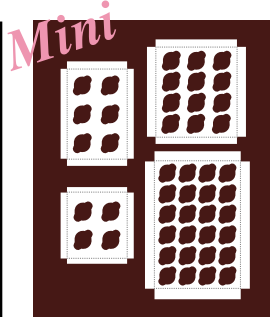

Cupcake Inserts for Windowed & Non-Windowed Bakery Boxes

Prod Code	Cupcake Insert	Dimensions	Pkg	Actual Wt
Cupcake Inserts for Bakery Boxes - 100% Recycled Material, white on the outside and kraft on the interior - Made in USA				
Mini Cupcake Inserts; 1-3/4" dia. opening fits 2 ounce cupcake with a bottom dia. of 1-5/8"				
BF-INM4C	M4C (4 Cup)	6-15/16" x 6-15/16" x 3/4"	100	3.0
BF-INM6C	M6C (6 Cup)	9-15/16" x 6-15/16" x 3/4"	100	4.0
BF-INM12C	M12C (12 Cup)	9-15/16" x 9-15/16" x 3/4"	100	8.0
Standard Cupcake Inserts; 2-1/2" dia. opening fits 2-5/8 ounce cupcake with a bottom dia. of 2"				
BF-INS1C	S1C (1 Cup)	3-15/16" x 3-15/16" x 7/8"	100	2.0
BF-INS2C	S2C (2 Cup)	7-15/16" x 3-15/16" x 7/8"	100	3.0
BF-INS4C	S4C (4 Cup)	6-15/16" x 6-15/16" x 7/8"	100	4.0
BF-INS6C	S6C (6 Cup)	9-15/16" x 9-15/16" x 7/8"	100	8.0
BF-INS12C	S12C (12 Cup)	13-15/16" x 9-15/16" x 7/8"	100	11.0
Jumbo Cupcake Inserts; 3" dia. opening fits 5 ounce cupcake with a bottom dia. of 2-1/4"				
BF-INJ1C	J1C (1 Cup)	3-15/16" x 3-15/16" x 5/8"	100	2.0
BF-INJ2C	J2C (2 Cup)	7-15/16" x 3-15/16" x 5/8"	100	3.0
BF-INJ4C	J4C (4 Cup)	7-15/16" x 7-15/16" x 5/8"	100	5.0
BF-INJ6C	J6C (6 Cup)	11-15/16" x 8-15/16" x 5/8"	100	9.0