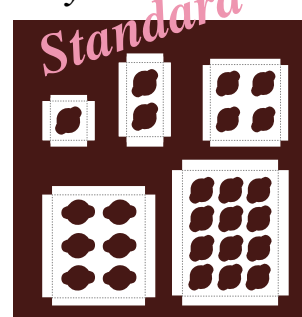

Cupcake Inserts for Windowed & Non-Windowed Bakery Boxes

Prod Code	Cupcake Insert	Dimensions	Pkg	Actual Wt
Cupcake Inserts for Bakery Boxes - 100% Recycled Material, white on the outside and kraft on the interior - Made in USA				
Mini Cupcake Inserts; 1-3/4" dia. opening fits 2 ounce cupcake with a bottom dia. of 1-5/8"				
BF-INM4C	M4C (4 Cup)	6-15/16" x 6-15/16" x 3/4"	100	3.0
BF-INM6C	M6C (6 Cup)	9-15/16" x 6-15/16" x 3/4"	100	4.0
BF-INM12C	M12C (12 Cup)	9-15/16" x 9-15/16" x 3/4"	100	8.0
Standard Cupcake Inserts; 2-1/2" dia. opening fits 2-5/8 ounce cupcake with a bottom dia. of 2"				
BF-INS1C	S1C (1 Cup)	3-15/16" x 3-15/16" x 7/8"	100	2.0
BF-INS2C	S2C (2 Cup)	7-15/16" x 3-15/16" x 7/8"	100	3.0
BF-INS4C	S4C (4 Cup)	6-15/16" x 6-15/16" x 7/8"	100	4.0
BF-INS6C	S6C (6 Cup)	9-15/16" x 9-15/16" x 7/8"	100	8.0
BF-INS12C	S12C (12 Cup)	13-15/16" x 9-15/16" x 7/8"	100	11.0
Jumbo Cupcake Inserts; 3" dia. opening fits 5 ounce cupcake with a bottom dia. of 2-1/4"				
BF-INJ1C	J1C (1 Cup)	3-15/16" x 3-15/16" x 5/8"	100	2.0
BF-INJ2C	J2C (2 Cup)	7-15/16" x 3-15/16" x 5/8"	100	3.0
BF-INJ4C	J4C (4 Cup)	7-15/16" x 7-15/16" x 5/8"	100	5.0
BF-INJ6C	J6C (6 Cup)	11-15/16" x 8-15/16" x 5/8"	100	9.0