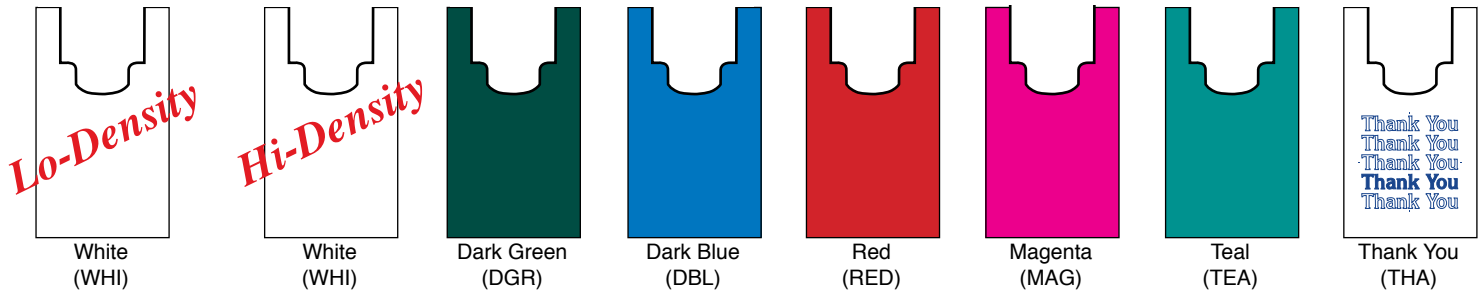

Random Print Paper Merchandise Bags & Tissue

Paper used is salvage or post industrial waste paper that has already served its intended purpose in industries such as textiles.

Product Code	Size	Ctn	Actual (Ship) Wt	FL	HS	SS
Random Bags - (Recyclable & Biodegradable) Made in USA						
RM-4316	4" x 3" x 16"	1000	27 (27)			
RM-4311	4" x 3" x 11"	1000	19 (19)			
RM-69	6-1/4" x 9-1/4"	1000	15 (15)			
RM-811	8-1/2" x 11"	1000	25 (25)			
RM-1215	12" x 15"	1000	45 (45)			
RM-12318	12" x 3" x 18"	500	31 (31)			
RM-14321	14" x 3" x 21"	500	43 (43)			
RM-T12030	20" x 30"; 12 lb Tissue Sheets	100	2.5 (3)			

Please note that designs are random and will vary by case. Two or more designs per case.

Poly T-Shirt & Merchandise Bags

Colors available in Merchandise bags (not all sizes have handles - see below)