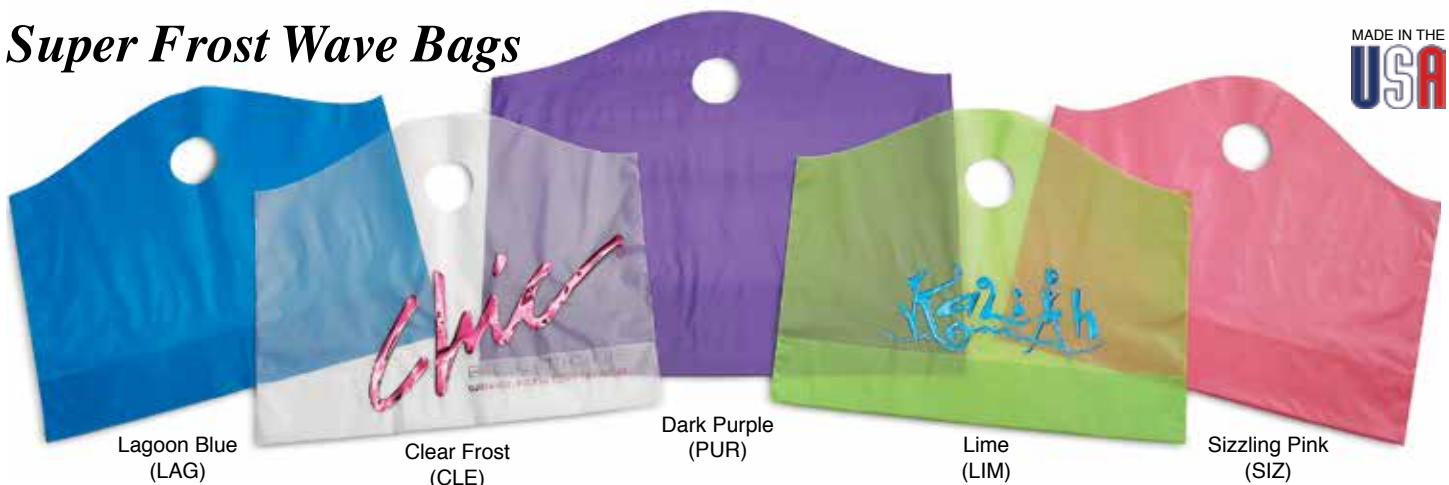

Ameritotes & Frosted Shopping Bags

Hot Pink (HOT) Citrus Green (CIT) Clear Frost (CLE) Red (RRD) Purple (PUR)

Product Code	Size/Style	Ctn	Mil Wt	Actual (Ship) Wt	
Ameritote HI-Density - Soft Loop Handled Bags (Width x Height x Bottom Gusset) Contains 20-30% recycled material					
HD-AM12___	12" x 10" x 4"	250	2.25	6 (6)	HS
HD-AM16___	16" x 15" x 6"	250	2.25	12 (12)	
HD-AM2218	22" x 18" x 8"	200	2.25	15 (15)	
Natural Frost (NAT) - Soft Loop Handled Shopping Bags with Reinforced Bottom Board (Width x Gusset x Height)					
FR-538NATTRE	5-1/2" x 3-1/2" x 8-1/2"	250	3.00	8 (8)	HS
FR-8510NATTRE	8" x 5" x 10"	250	3.00	14 (14)	
FR-16612NAT	16" x 6" x 12"	250	3.00	34 (34)	
FR-16619NAT200	16" x 6" x 19"	200	3.00	29 (29)	
FR-19922NATTRE	19" x 9" x 22"	100	4.00	35 (35)	
Merchandise Bags - Only available in Frosted Clear					
HD-SF9CLE	9" x 12"	1000	2.00	15 (15)	HS
HD-SF12CLE	12" x 15"	1000	2.00	25 (25)	
HD-SF14CLE	14" x 3" x 21"	500	2.00	26 (26)	

Super Frost Wave Bags

Lagoon Blue (LAG)

Clear Frost (CLE)

Dark Purple (PUR)

Lime (LIM)

Sizzling Pink (SIZ)

Product Code	Size/Style	Ctn	Mil Wt	Actual (Ship) Wt	
Super Frost Bags (Black Electric eye marks appear on corners of some bags.) Contains 20-30% recycled material					
Clear Wave Bags - Width x Total Height x Bottom Gusset (Height of side seam)					
HD-SFW12CLE	12" x 11" x 4" (8-1/4")	250	2.00	6 (6)	HS
HD-SFW18CLE	18" x 15" x 6" (12")	250	2.25	13 (13)	
HD-SFW22CLE	22" x 18" x 8" (14-1/4")	250	2.25	20 (20)	
Colored Wave Bags - Width x Total Height x Bottom Gusset (Height of side seam) Available in 4 colors above.					
HD-SFW12___	12" x 11" x 4" (8-1/4")	250	2.00	6 (6)	HS
HD-SFW18___	18" x 15" x 6" (12")	250	2.25	13 (13)	
HD-SFW22___	22" x 18" x 8" (14-1/4")	250	2.25	20 (20)	