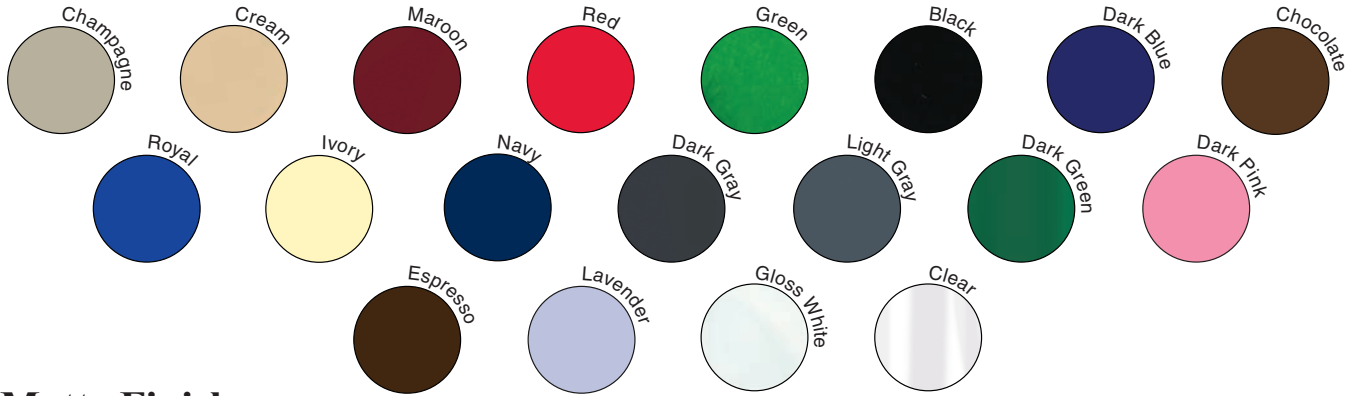

New! Short Run Hot-Stamp Program

For quantities of less than 1,000 of the same size bag and style

Paper Shopping & SOS Bags

Euro Style Bags

Twill Handle Bags

Sophie Shoppers

Full cases only. Plate sizes up to 50 square inches.

Standard Foil Colors

Gloss Finish (Does not perform well on natural or uncoated substrates.)

Matte Finish

Standard Metallic-A

Standard Metallic-B

Brushed Metallic-A

Brushed Metallic-B