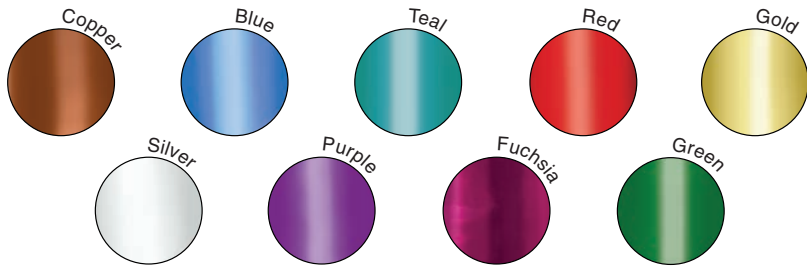

Standard Foil Colors

Gloss Finish (Does not perform well on natural or uncoated substrates.)

Matte Finish

Standard Metallic-A

Standard Metallic-B

Brushed Metallic-A

Brushed Metallic-B