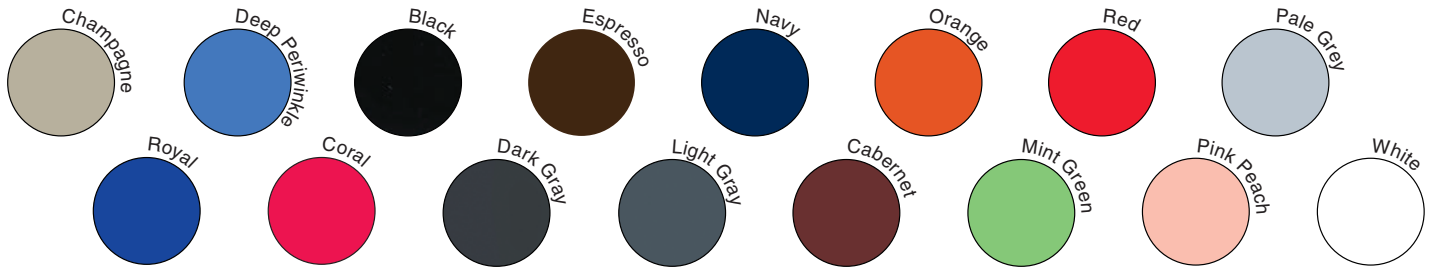

New! Short Run Hot-Stamp Program

For quantities of less than 1,000 of the same size bag and style

Paper Shopping & SOS Bags

Euro Style Bags

Twill Handle Bags

Sophie Shoppers

Full cases only. Plate sizes up to 50 square inches.

Standard Foil Colors

Gloss Finish (Does not perform well on natural or uncoated substrates.)

Matte Finish

Standard Metallic-A

Standard Metallic-B

Brushed Metallic-A

Brushed Metallic-B