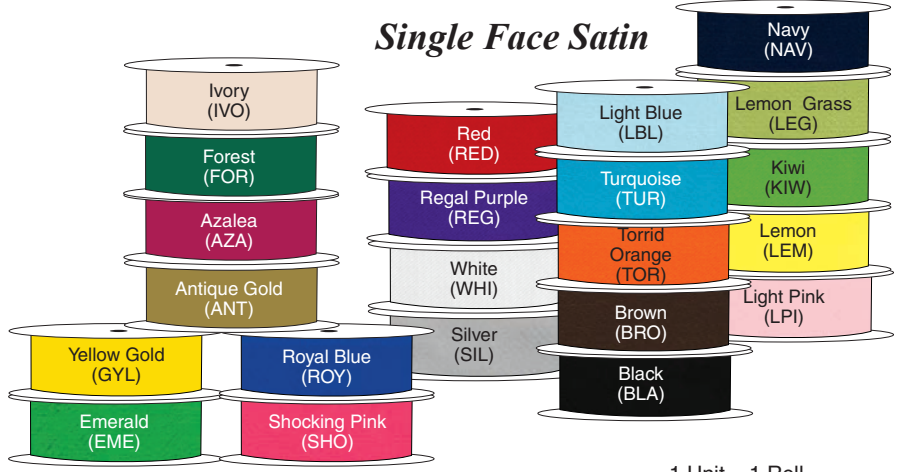

Custom Printed Satin Ribbon

Foil colors for Satin Ribbon on Page 76

PRINTED SATIN RIBBON - Hot Stamped One Color

Product Code	Ribbon Width	Yds/Roll
Single Face Satin Printed Ribbon		
PR-SRSF58__	5/8" Ribbon	100
PR-SRSF78__	7/8" Ribbon	100
PR-SRSF1__	1-1/2" * Ribbon	50*
PR-SRSF214__	2-1/4" * Ribbon (Limited Colors)	50*
Double Face Satin Printed Ribbon		
PR-SRDF58__	5/8" Ribbon	100
PR-SRDF78__	7/8" Ribbon	100
PR-SRDF1__	1-1/2" * Ribbon	50*

* 1-1/2" & 2-1/4" ribbon is 50 yards/roll; Pricing shown is per 100 yards.
 2-1/4" Limited Colors in stock are: White, Red, Black, Ivory & Royal. 10 roll minimum = 500 yards.

Unprinted Ribbon

Double Face Satin

Single Face Satin

UNPRINTED SATIN RIBBON

	Product Code	Size	Yds/Roll
Single Faced Satin			
	SR-SF58__	5/8" x 100 yd	100
	SR-SF78__	7/8" x 100 yd	100
	SR-SF1__	1-1/2" x 50 yd	50
	SR-SF214__	2-1/4" x 50 yd (Limited Colors)	50
Double Faced Satin			
	SR-DF58__	5/8" x 100 yd*	100
	SR-DF78__	7/8" x 100 yd	100
	SR-DF1__	1-1/2" x 50 yd	50

1 Unit = 1 Roll

2-1/4" Limited Colors in stock are: White, Red, Black, Ivory & Royal. Additional Colors available as special order.