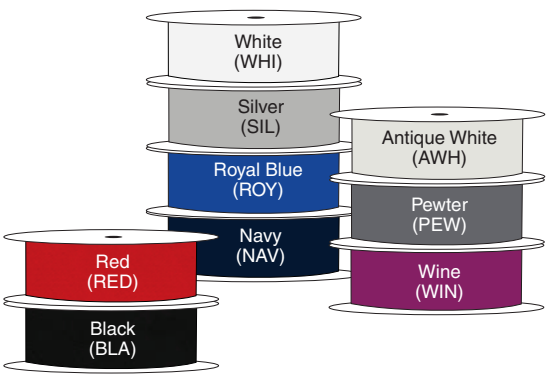

Custom Printed Satin Ribbon

Foil colors for Satin Ribbon on Page 76

PRINTED SATIN RIBBON - Hot Stamped One Color

Product Code	Ribbon Width	Yds/Roll
Single Face Satin Printed Ribbon		
PR-SRSF58__	5/8" Ribbon	100
PR-SRSF78__	7/8" Ribbon	100
PR-SRSF1__	1-1/2" * Ribbon	50*
PR-SRSF214__	2-1/4" * Ribbon (Limited Colors)	50*
Double Face Satin Printed Ribbon		
PR-SRDF58__	5/8" Ribbon	100
PR-SRDF78__	7/8" Ribbon	100
PR-SRDF1__	1-1/2" * Ribbon	50*

* 1-1/2" & 2-1/4" ribbon is 50 yards/roll; Pricing shown is per 100 yards.
 2-1/4" Limited Colors in stock are: White, Red, Black, Ivory & Royal. 10 roll minimum = 500 yards.

Unprinted Ribbon

Double Face Satin

Single Face Satin

UNPRINTED SATIN RIBBON

	Product Code	Size	Yds/Roll
Single Faced Satin			
	SR-SF58__	5/8" x 100 yd	100
	SR-SF78__	7/8" x 100 yd	100
	SR-SF1__	1-1/2" x 50 yd	50
	SR-SF214__	2-1/4" x 50 yd (Limited Colors)	50
Double Faced Satin			
	SR-DF58__	5/8" x 100 yd*	100
	SR-DF78__	7/8" x 100 yd	100
	SR-DF1__	1-1/2" x 50 yd	50

1 Unit = 1 Roll

2-1/4" Limited Colors in stock are: White, Red, Black, Ivory & Royal. Additional Colors available as special order.