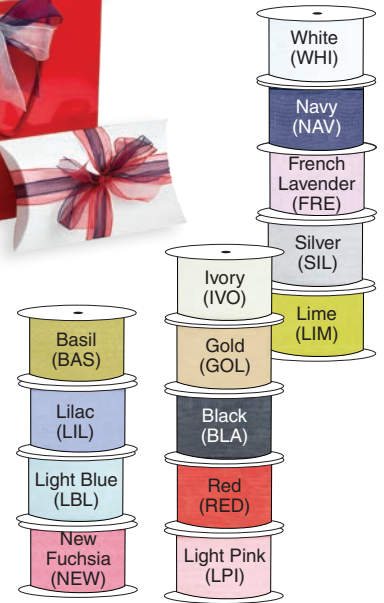

Sheer Ribbons

Simply Sheer Asiana

Wire Encore

Tulle

Standard Colors

1 Unit = 1 Roll

Ribbon	Product Code	Size	Actual Wt
Simply Sheer Asiana	BE-SS58	5/8" x 100 Yds	0.3
	BE-SS78	7/8" x 100 Yds	0.3
	BE-SS1	1-1/2" x 100 Yds	0.5
Wired Encore	SR-EN58	5/8" x 25 Yds	0.1
	SR-EN1	1-1/2" x 25 Yds	0.2
Tulle Standard Colors	TU-3	3" x 25 Yds	0.1
	TU-6	6" x 25 Yds	0.2
Glimmer Tulle	TU-3GLI	3" x 25 Yds	0.1
	TU-6GLI	6" x 25 Yds	0.2