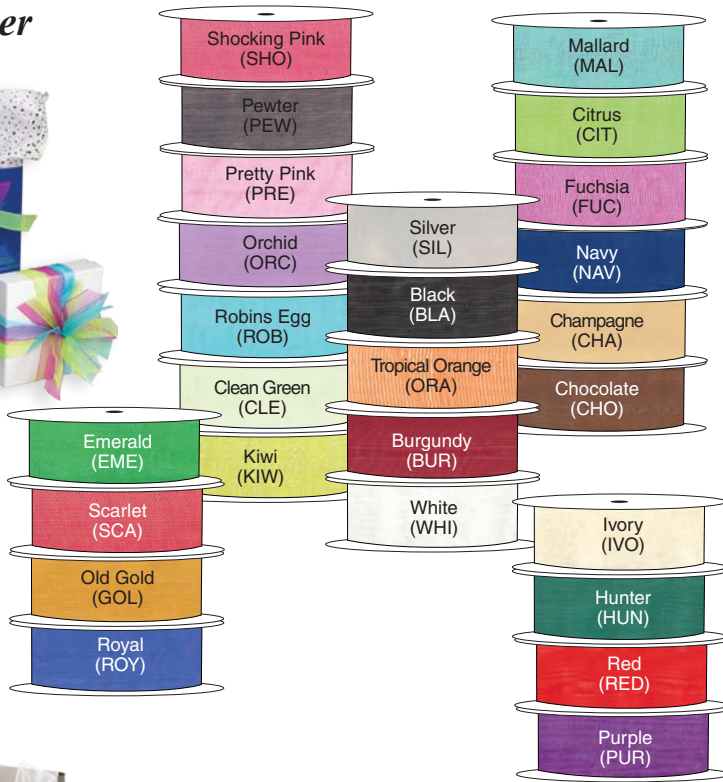

Sheer Ribbons

Simply Sheer Asiana

Wire Encore

Tulle

Standard Colors

1 Unit = 1 Roll

Ribbon	Product Code	Size	Actual Wt
Simply Sheer Asiana	BE-SS58	5/8" x 100 Yds	0.3
	BE-SS78	7/8" x 100 Yds	0.3
	BE-SS1	1-1/2" x 100 Yds	0.5
Wired Encore	SR-EN58	5/8" x 25 Yds	0.1
	SR-EN1	1-1/2" x 25 Yds	0.2
Tulle Standard Colors	TU-3	3" x 25 Yds	0.1
	TU-6	6" x 25 Yds	0.2
Glimmer Tulle	TU-3GLI	3" x 25 Yds	0.1
	TU-6GLI	6" x 25 Yds	0.2