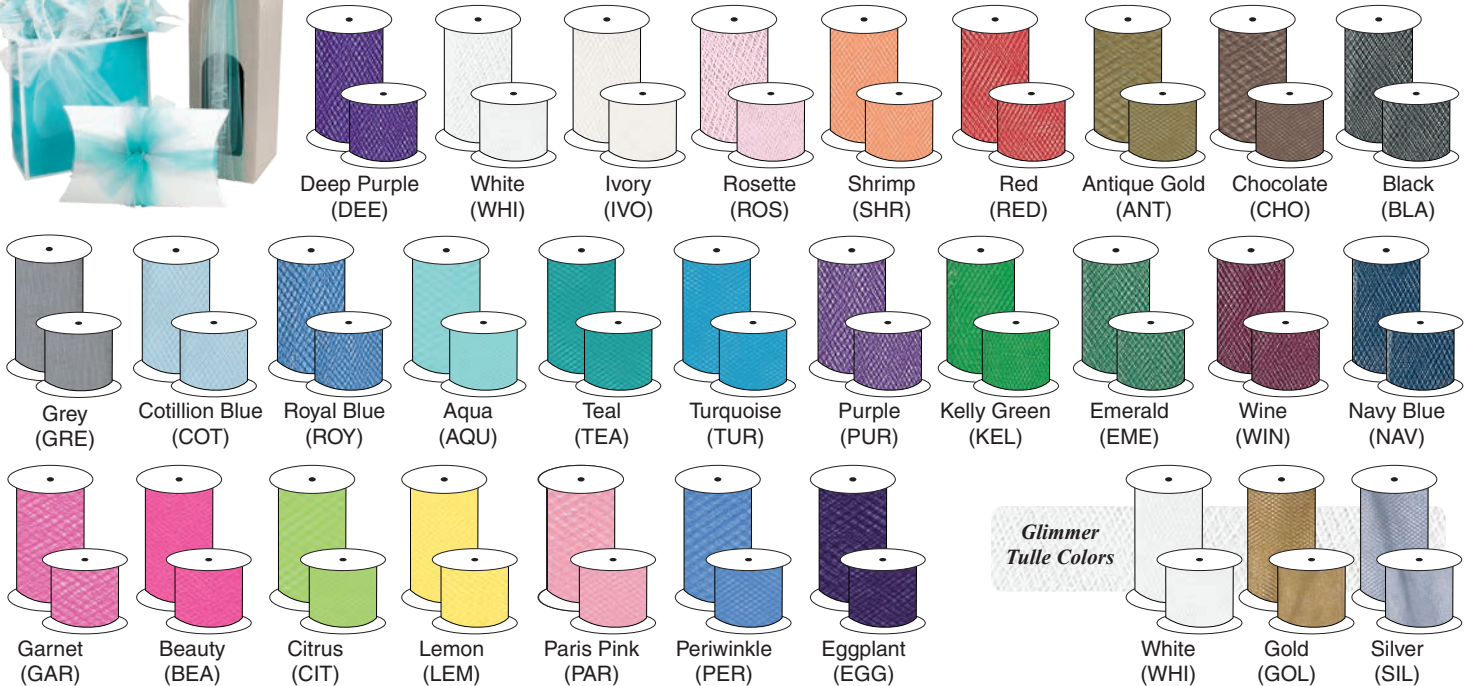

Sheer Ribbons

Simply Sheer Asiana

Wire Encore

Tulle

Standard Colors

1 Unit = 1 Roll

Ribbon	Product Code	Size	Actual Wt
Simply Sheer Asiana	BE-SS58	5/8" x 100 Yds	0.3
	BE-SS78	7/8" x 100 Yds	0.3
	BE-SS1	1-1/2" x 100 Yds	0.5
Wired Encore	SR-EN58	5/8" x 25 Yds	0.1
	SR-EN1	1-1/2" x 25 Yds	0.2
Tulle Standard Colors	TU-3	3" x 25 Yds	0.1
	TU-6	6" x 25 Yds	0.2
Glimmer Tulle	TU-3GLI	3" x 25 Yds	0.1
	TU-6GLI	6" x 25 Yds	0.2