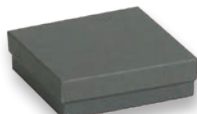

Peachboard Platforms

Stock Colors in Cotton filled Boxes

White Krome
(WK)

White Swirl
(WS)

Brown Kraft
(BK)

Gold Linen
(GLF)

Silver Linen
(SLF)

Standard Colors

Black Tie
(BTI)

Black Pinstripe
(PBLA)

Oatmeal Groove
(OAT)

Black Onyx
(ONX)

Deep Woods
Green
(DEE)

Cocoa
(COA)

Black Arcadia
Semigloss
(BLA)

Colors Stocked in 21, 32, 33, & 53

Slate Gray
(GRA)

Black Swirl
(BLS)

Cobalt Blue
(CBL)

Purple
(PUR)

Navy
(NAV)

Colors Stocked in 32, 33, & 65

Cotton filled Jewelry Boxes come with one layer of poly cotton. Extra cotton is available for double cotton uses. Board used is 100% recycled with a PCR content of 75% and are 100% recyclable.