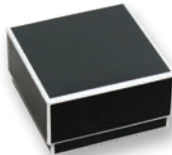

Jewelry Boxes & Platforms

Sophie Jewelry Boxes & Bags
 Platforms Included *Indicates special order colors

Cotton filled Jewelry Boxes
 Platforms Sold Separately

Red *
(RED)

White
(WHI)

Black
(BLA)

Kraft
(KRA)

Peachboard Platforms

Stock Colors in Cotton filled Boxes

White Krome
(WK)

White Swirl
(WS)

Brown Kraft
(BK)

Gold Linen
(GLF)

Silver Linen
(SLF)

Standard Colors