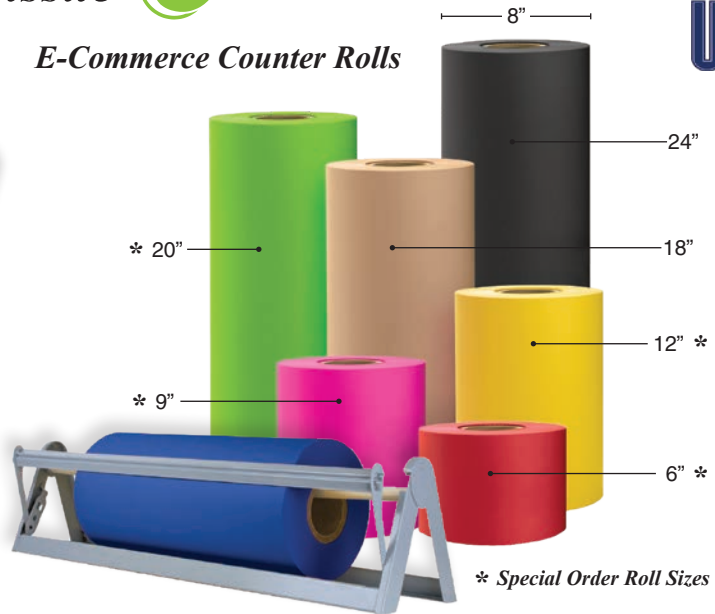

E-Commerce 20 lb Packing Tissue

E-Commerce Sheets

18" x 24"

24" x 36"

E-Commerce Counter Rolls

* Special Order Roll Sizes

Add a little color and watch your customer satisfaction soar!

Black (BLA)

Blush (BSH) *

French Vanilla (FRE) *

* Special Order Colors

24% Higher Value
An independent study conducted by Clemson University proves that product shipped in decorative tissue has a 24% higher perceived value, when compared to the same product & package containing traditional void fill.

E-Commerce tissue rolls can also be used with tissue crumpler devices.

Shown only for demonstration purposes. Not sold by this supplier.

Price per Ctn

Product Code	Size		Ctn	Actual (Ship) Wt
Stock 20lb Tissue Sheets (Number of sheets/ctn are approximate as product is sold by weight) - Made in USA				
TI-E1824	18" x 24"	White or Kraft	1400 sheets	30 (30)
TI-E1824	18" x 24"	Colors	1400 sheets	30 (30)
TI-E2436	24" x 36"	White or Kraft	700 sheets	30 (30)
TI-E2436	24" x 36"	Colors	700 sheets	30 (30)
Stock 20lb Tissue Counter Rolls - 8" outside roll diameter, approx. 1,800' per roll - Made in USA				
TI-ER18	18" Length	White or Kraft	1 roll	18 (18)
TI-ER18	18" Length	Colors	1 roll	18 (18)
TI-ER24	24" Length	White or Kraft	1 roll	24 (24)
TI-ER24	24" Length	Colors	1 roll	24 (24)
Special Order 20lb Tissue Counter Rolls - 8" outside roll diameter, approx. 1,800' per roll - Made in USA				
TI-ER6	6" Roll Length	White or Kraft	3 rolls	18 (18)
TI-ER6	6" Roll Length	Colors	3 rolls	18 (18)
TI-ER9	9" Roll Length	White or Kraft	2 rolls	18 (18)
TI-ER9	9" Roll Length	Colors	2 rolls	18 (18)
TI-ER12	12" Roll Length	White or Kraft	2 rolls	24 (24)
TI-ER12	12" Roll Length	Colors	2 rolls	24 (24)
TI-ER20	20" Roll Length	White or Kraft	1 roll	20 (20)
TI-ER20	20" Roll Length	Colors	1 roll	20 (20)
Standard Paper Cutter (Mounts on Counter, Under Counter or Wall Mount)				
BU-S18	Fits 18" Roll			3 (4)
BU-S24	Fits 24" Roll			4 (5)