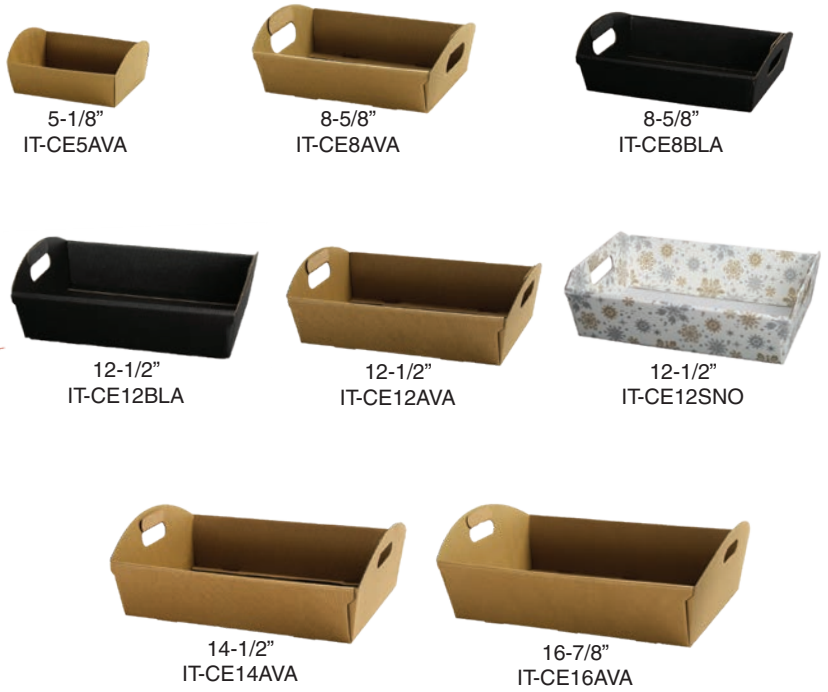

Italian Folding Trays

Cesto Trays

Hex Trays

Hi-Back Trays

1 Unit = 1 Ctn

Product Code	Size	Ctn Pk	Actual (Ship) Wt
Cesto Trays - Made in Italy			
Natural E-Flute (AVA)			
IT-CE5AVA	5-1/8" x 3-3/4" x 2-1/2"	200	11 (11)
IT-CE8AVA	8-5/8" x 6-1/16" x 2-3/8"	50	11 (11)
IT-CE12AVA	12-1/2" x 8-5/8" x 3-5/16"	30	13 (15)
IT-CE14AVA	14-1/2" x 10-3/8" x 3-15/16"	30	17 (19)
IT-CE16AVA	16-7/8" x 11-3/4" x 4-5/16"	30	30 (32)
Colors: Black E-Flute (BLA) and Alpine Snowflake (SNO)			
IT-CE8BLA	8-5/8" x 6-1/16" x 2-3/8"	50	11 (11)
IT-CE12SNO	12-1/2" x 8-5/8" x 3-5/16"	30	13 (15)
IT-CE12BLA	12-1/2" x 8-5/8" x 3-5/16"	30	13 (15)
Hexagon Folding Tray (Smooth Natural Kraft) - Made in Italy			
IT-HX8NAT	8" x 6-5/8" x 2-3/4"	50	13 (24)
IT-HX11NAT	11-3/8" x 9" x 3-3/8"	30	13 (18)
IT-HX15NAT	15" x 11-3/4" x 4"	30	20 (28)
Hi Back Folding Tray (Natural Eflute Texture) - Made in Italy			
IT-TH12AVA	12-1/8" x 9-3/8" x 4-1/8"	30	14 (15)
IT-TH15AVA	15-3/4" x 12-1/2" x 5-7/8"	30	24 (24)

SS