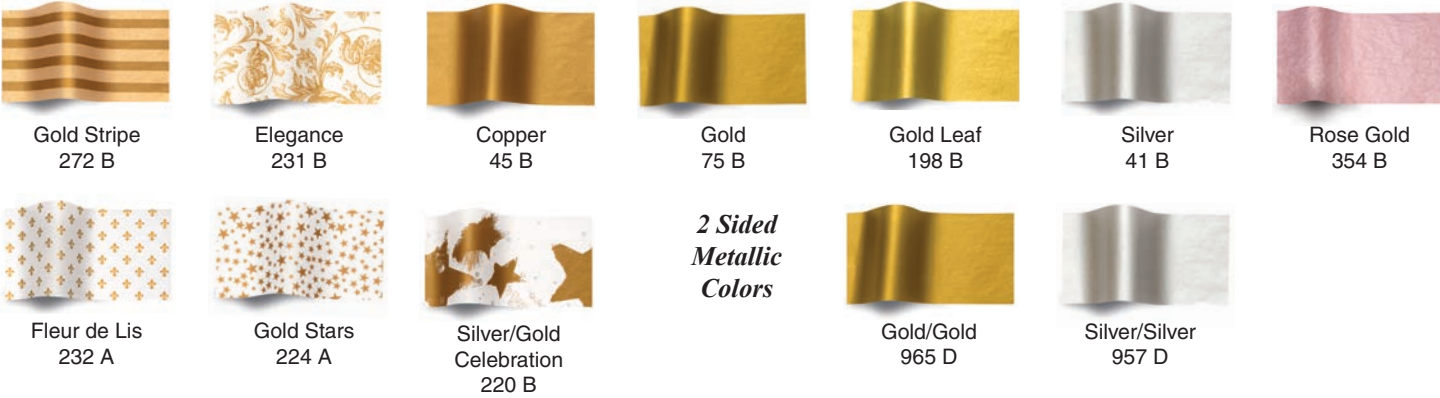

# Waxed Tissue

## Metallic Tissue 1 Sided Colors

### 2 Sided Metallic Colors

1 Unit = 1 Package

Product Code	Size		Sheets/Pkg	Actual (Ship) Wt
<b>Solid Colors - 10 Lb., pH Neutral</b>				
TI-___	20" x 30"	Quire Fold 1 Ream Wrap	480	8 (8)
TI-F *	20" x 30"	Flat, 1 Ream Wrap	480	8 (8)
<b>Waxed Tissue - 12 Lb., pH Neutral</b>				
TI-WAX__	20" x 30"	Flat Wrap	250	5 (5)
<b>Metallic Tissue - 10 lb., pH Neutral</b>				
TI-___	20" x 30"	A - 1 Sided print	240	4 (4)
TI-___	20" x 30"	B - 1 Sided print	200	4 (4)
TI-___	20" x 30"	D - 2 Sided Solids	100	4 (4)
<b>Solid Color Assortments - 20" x 30" sheets, pH Neutral</b>				
TI-MED	Medley Mix	Quire Fold, assorted	480	8 (10)
TI-BRI	Medley Bright	Quire Fold, assorted	480	8 (10)
TI-LIG	Medley Light	Quire Fold, assorted	480	8 (10)
TI-POP	Popular Pack	Quire Fold	480	8 (10)