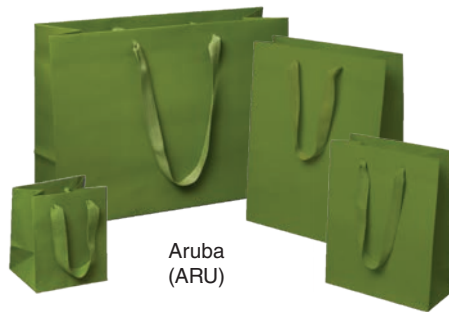

Twill Handle Bags

Uncoated with White Interior
Contains a minimum of 40% post consumer recycled material (180 gsm)

New!

Dark Red
(DRE)

Black Tie
(BTI)

Gray
(GRA)

Light Gray
(LGR)

Aruba
(ARU)

Fuchsia
(FUC)

1 Unit = 1 Carton

Product Code	Size	Ctn	Actual (Ship) Wt	
100% Paper Euro Bags with Paper Handles* (page 4)				HS SS ©
Natural Kraft (NAT), & White (WHI)				
ET-P5	5" x 3-1/2" x 13", 1 Bottle	100	11 (11)	
ET-P6	6-1/2" x 3-1/2" x 6-1/2"	100	10 (10)	
ET-P8	8" x 4" x 10"	100	15 (15)	
ET-P16	16" x 6" x 12"	100	31 (31)	
Twill Handles with Natural Finish (page 4-5)				HS SS ©
Natural Kraft w/ kraft handle (NKR), & White (WHI)				
MB-MH5WHI	5" x 4" x 6" (White Only. Cannot be printed 2 sided.)	100	9 (9)	
MB-MH8	8" x 4" x 10"	100	15 (15)	
MB-MH10	10" x 5" x 13"	100	18 (18)	
MB-MH16	16" x 6" x 12"	100	31 (31)	
MB-MH20WHI	20" x 6" x 14" (White Only)	50	22 (22)	
Black (BLA), Espresso (ESP), Chelsea Kraft w/black handle (KRA), Black Tie (BTI), Gray (GRA) & Navy (NVK)				
MB-MH5	5" x 4" x 6" (cannot be printed 2 sided.)	100	9 (9)	
MB-MH8	8" x 4" x 10"	100	15 (15)	
MB-MH10	10" x 5" x 13"	100	18 (18)	
MB-MH16	16" x 6" x 12"	100	31 (31)	
MB-MH20	20" x 6" x 14" (BLA, ESP & KRA Only)	50	22 (22)	
Dark Red (DRE), Fuchsia (FUC), Light Gray (LGR), & Aruba (ARU)				
MB-MH5	5" x 4" x 6" (cannot be printed 2 sided.)	100	9 (9)	
MB-MH8	8" x 4" x 10"	100	15 (15)	
MB-MH10	10" x 5" x 13"	100	18 (18)	
MB-MH16	16" x 6" x 12"	100	31 (31)	
Wine Bags (200 GSM) - Espresso (ESP), White (WHI), Black (BLA) & Chelsea Kraft (KRA)				
MB-MH415	1 Bottle, 4-1/2" x 4-1/2" x 15"	100	14 (14)	