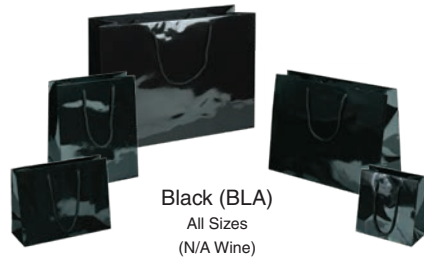

Hi Gloss Finish Euro Bags Rope Handle

Black (BLA)
All Sizes
(N/A Wine)

Royal (ROY)
G8 Only

White (WHI)
All Sizes

1 Unit = 1 Carton

Product Code	Size	Ctn	Actual (Ship) Wt	HS SS ©
Euro Bags: Laminated, smooth-finish (157 gsm)				
ET-G5WHI	5" x 3-1/2" x 13" (White Only)	100	11 (11)	
ET-G6	6-1/2" x 3-1/2" x 6-1/2"	100	10 (10)	
ET-G8	8" x 4" x 10"	100	15 (15)	
ET-G9	9" x 3-1/2" x 7"	100	13 (13)	
ET-G13	13" x 5" x 10"	100	24 (24)	
ET-G16	16" x 6" x 12"	100	31 (31)	

Custom Printed Euro Style Bags

4-Color Process Print

Minimum 100 Pieces

**Price includes:
One Side Printing, Product,
and ALL Setup Charges!**

Price per EACH

Product Code	Size	Ctn
Manhattan Bags (Bag Colors as shown on page 4-5)		
PR-MBMH5	5" x 4" x 6"	100
PR-MBMH8	8" x 4" x 10"	100
PR-MBMH10	10" x 5" x 13"	100
PR-MBMH16	16" x 6" x 12"	100
Manhattan Wine Bags (Bag Colors as shown on page 4-5) ©		
Natural Finish in Espresso (ESP), White (WHI), Black (BLA) & Chelsea Kraft (KRA)		
PR-MBMH415	4-1/2" x 4-1/2" x 15"	100
Euro Bags with Rope Handles (Bag Colors as shown on page 2 & 3) * Insert G for Gloss Finish or M for Matte Finish ©		
PR-ET_*_5	5" x 3-1/2" x 13"	100
PR-ET_*_6	6-1/2" x 3-1/2" x 6-1/2"	100
PR-ET_*_8	8" x 4" x 10"	100
PR-ET_*_9	9" x 3-1/2" x 7"	100
PR-ET_*_13	13" x 5" x 10"	100
PR-ET_*_16	16" x 6" x 12"	100
100% Paper Euro Totes: White (WHI) & Natural Kraft (NAT) (Bag Colors as shown on page 4) ©		
PR-ETP5	5" x 3-1/2" x 13"	100
PR-ETP6	6-1/2" x 3-1/2" x 6-1/2"	100
PR-ETP8	8" x 4" x 10"	100
PR-ETP16	16" x 6" x 12"	100