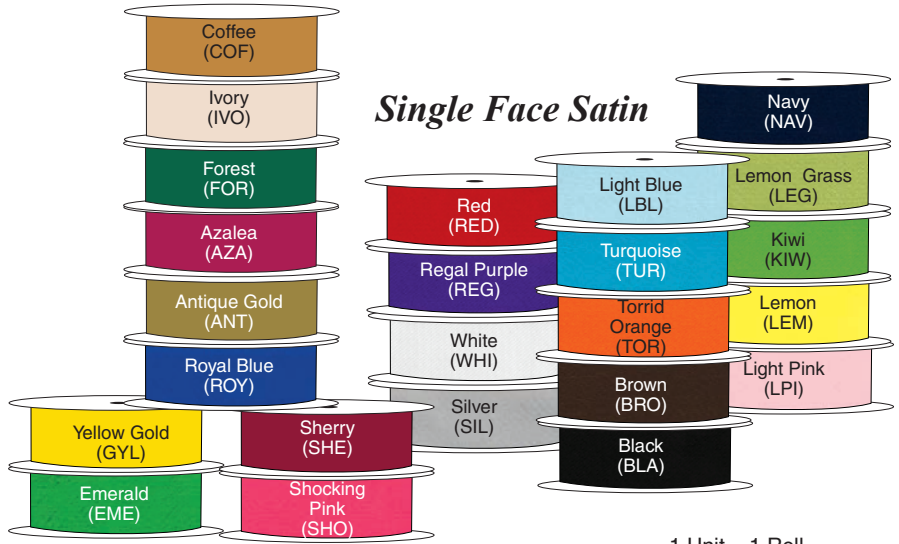

Single Face Satin

UNPRINTED SATIN RIBBON

	Product Code	Size	Yds/Roll
Single Faced Satin			
	SR-SF58	5/8" x 100 yd	100
	SR-SF78	7/8" x 100 yd	100
	SR-SF1	1-1/2" x 50 yd	50
	SR-SF214	2-1/4" x 50 yd (Limited Colors)	50
Double Faced Satin			
	SR-DF58	5/8" x 100 yd*	100
	SR-DF78	7/8" x 100 yd	100
	SR-DF1	1-1/2" x 50 yd	50

1 Unit = 1 Roll

2-1/4" Limited Colors in stock are: White, Red, Black, Ivory & Royal. Additional Colors available as special order.