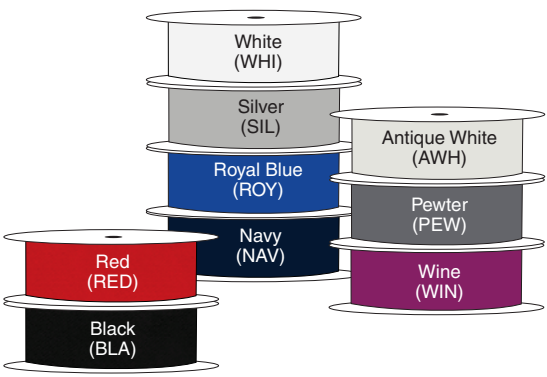

Unprinted Ribbon

Double Face Satin