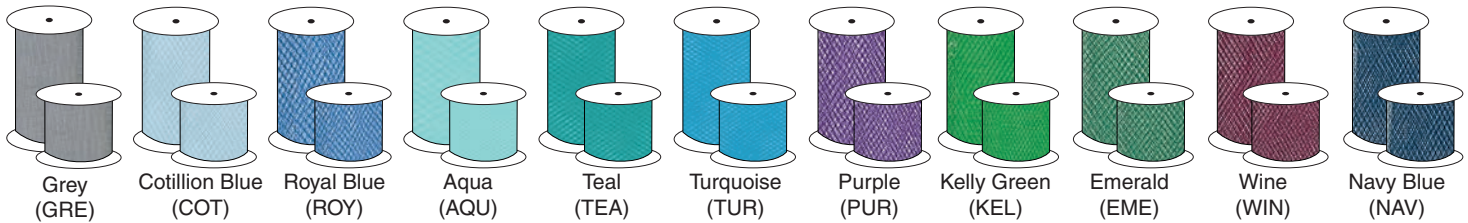

Sheer Ribbons

Simply Sheer Asiana

New!
New!

Wire Encore

Tulle

Standard Colors

New!

Glimmer Tulle Colors

1 Unit = 1 Roll

| Ribbon | Product Code | Size | Actual Wt |
|-----------------------|--------------|------------------|-----------|
| Simply Sheer Asiana | BE-SS58 | 5/8" x 100 Yds | 0.3 |
| | BE-SS78 | 7/8" x 100 Yds | 0.3 |
| | BE-SS1 | 1-1/2" x 100 Yds | 0.5 |
| Wired Encore | SR-EN58 | 5/8" x 25 Yds | 0.1 |
| | SR-EN1 | 1-1/2" x 25 Yds | 0.2 |
| Tulle Standard Colors | TU-3 | 3" x 25 Yds | 0.1 |
| | TU-6 | 6" x 25 Yds | 0.2 |
| Glimmer Tulle | TU-3GLI | 3" x 25 Yds | 0.1 |
| | TU-6GLI | 6" x 25 Yds | 0.2 |