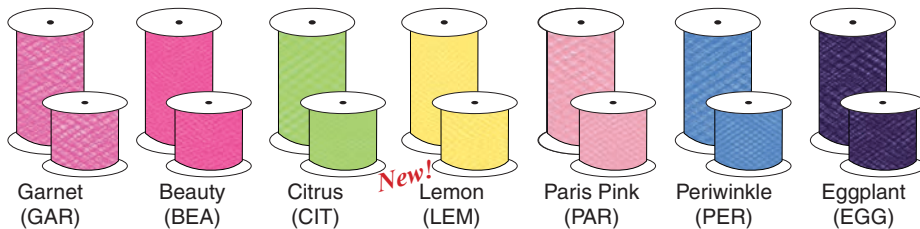

Sheer Ribbons

Simply Sheer Asiana

New!
New!

Wire Encore

Tulle

Standard Colors

New!

Glimmer Tulle Colors

1 Unit = 1 Roll

| Ribbon | Product Code | Size | Actual Wt |
|-----------------------|--------------|------------------|-----------|
| Simply Sheer Asiana | BE-SS58 | 5/8" x 100 Yds | 0.3 |
| | BE-SS78 | 7/8" x 100 Yds | 0.3 |
| | BE-SS1 | 1-1/2" x 100 Yds | 0.5 |
| Wired Encore | SR-EN58 | 5/8" x 25 Yds | 0.1 |
| | SR-EN1 | 1-1/2" x 25 Yds | 0.2 |
| Tulle Standard Colors | TU-3 | 3" x 25 Yds | 0.1 |
| | TU-6 | 6" x 25 Yds | 0.2 |
| Glimmer Tulle | TU-3GLI | 3" x 25 Yds | 0.1 |
| | TU-6GLI | 6" x 25 Yds | 0.2 |