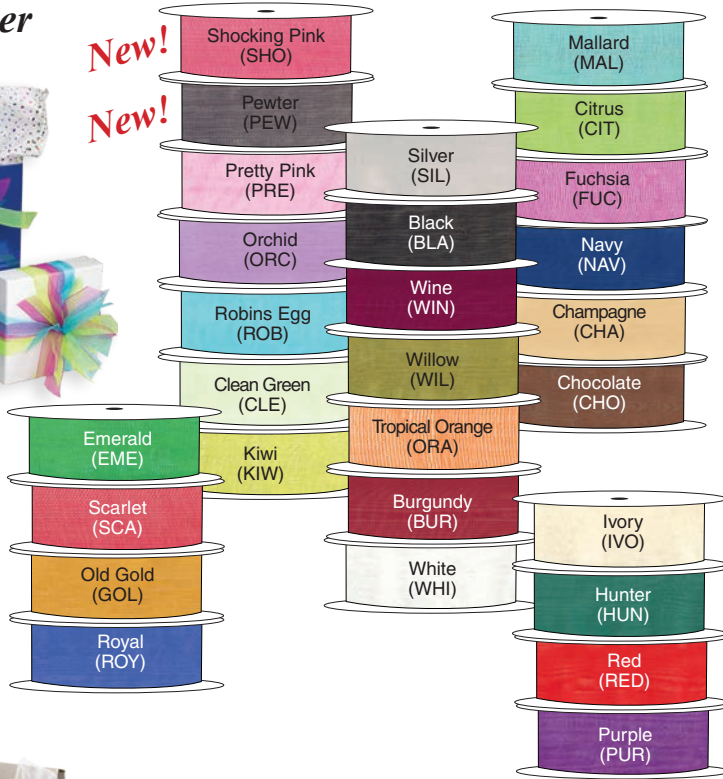

Sheer Ribbons

Simply Sheer Asiana

New!
New!

Wire Encore

Tulle

Standard Colors

New!

Glimmer Tulle Colors

1 Unit = 1 Roll

| Ribbon | Product Code | Size | Actual Wt |
|-----------------------|--------------|------------------|-----------|
| Simply Sheer Asiana | BE-SS58 | 5/8" x 100 Yds | 0.3 |
| | BE-SS78 | 7/8" x 100 Yds | 0.3 |
| | BE-SS1 | 1-1/2" x 100 Yds | 0.5 |
| Wired Encore | SR-EN58 | 5/8" x 25 Yds | 0.1 |
| | SR-EN1 | 1-1/2" x 25 Yds | 0.2 |
| Tulle Standard Colors | TU-3 | 3" x 25 Yds | 0.1 |
| | TU-6 | 6" x 25 Yds | 0.2 |
| Glimmer Tulle | TU-3GLI | 3" x 25 Yds | 0.1 |
| | TU-6GLI | 6" x 25 Yds | 0.2 |