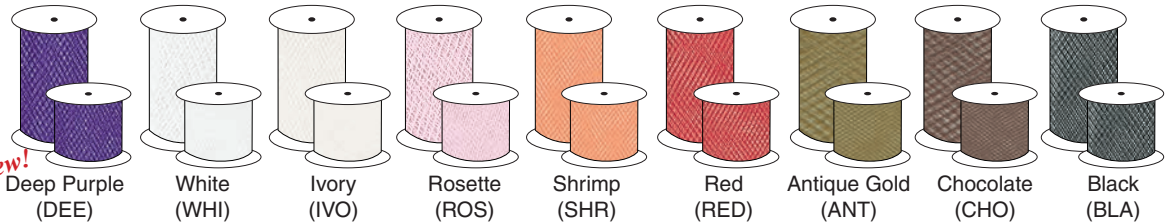

Sheer Ribbons

Simply Sheer Asiana

New!
New!

Wire Encore

Tulle

Standard Colors

New!

Glimmer Tulle Colors

1 Unit = 1 Roll

| Ribbon | Product Code | Size | Actual Wt |
|-----------------------|--------------|------------------|-----------|
| Simply Sheer Asiana | BE-SS58 | 5/8" x 100 Yds | 0.3 |
| | BE-SS78 | 7/8" x 100 Yds | 0.3 |
| | BE-SS1 | 1-1/2" x 100 Yds | 0.5 |
| Wired Encore | SR-EN58 | 5/8" x 25 Yds | 0.1 |
| | SR-EN1 | 1-1/2" x 25 Yds | 0.2 |
| Tulle Standard Colors | TU-3 | 3" x 25 Yds | 0.1 |
| | TU-6 | 6" x 25 Yds | 0.2 |
| Glimmer Tulle | TU-3GLI | 3" x 25 Yds | 0.1 |
| | TU-6GLI | 6" x 25 Yds | 0.2 |