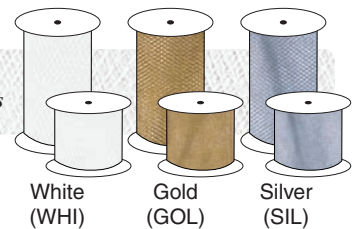

Sheer Ribbons

Simply Sheer Asiana

New!
New!

Wire Encore

Tulle

Standard Colors

New!

Glimmer Tulle Colors

1 Unit = 1 Roll

| Ribbon | Product Code | Size | Actual Wt |
|-----------------------|--------------|------------------|-----------|
| Simply Sheer Asiana | BE-SS58 | 5/8" x 100 Yds | 0.3 |
| | BE-SS78 | 7/8" x 100 Yds | 0.3 |
| | BE-SS1 | 1-1/2" x 100 Yds | 0.5 |
| Wired Encore | SR-EN58 | 5/8" x 25 Yds | 0.1 |
| | SR-EN1 | 1-1/2" x 25 Yds | 0.2 |
| Tulle Standard Colors | TU-3 | 3" x 25 Yds | 0.1 |
| | TU-6 | 6" x 25 Yds | 0.2 |
| Glimmer Tulle | TU-3GLI | 3" x 25 Yds | 0.1 |
| | TU-6GLI | 6" x 25 Yds | 0.2 |