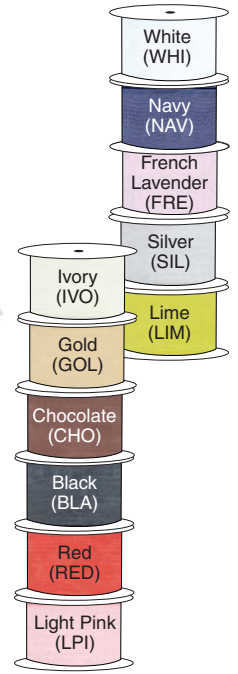

Sheer Ribbons

Simply Sheer Asiana

New!
New!

Wire Encore

Tulle

Standard Colors

New!

Glimmer Tulle Colors

1 Unit = 1 Roll

| Ribbon | Product Code | Size | Actual Wt |
|-----------------------|--------------|------------------|-----------|
| Simply Sheer Asiana | BE-SS58 | 5/8" x 100 Yds | 0.3 |
| | BE-SS78 | 7/8" x 100 Yds | 0.3 |
| | BE-SS1 | 1-1/2" x 100 Yds | 0.5 |
| Wired Encore | SR-EN58 | 5/8" x 25 Yds | 0.1 |
| | SR-EN1 | 1-1/2" x 25 Yds | 0.2 |
| Tulle Standard Colors | TU-3 | 3" x 25 Yds | 0.1 |
| | TU-6 | 6" x 25 Yds | 0.2 |
| Glimmer Tulle | TU-3GLI | 3" x 25 Yds | 0.1 |
| | TU-6GLI | 6" x 25 Yds | 0.2 |