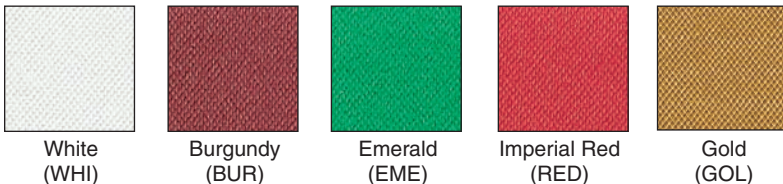

Flora-Satin Embossed (6 Colors)