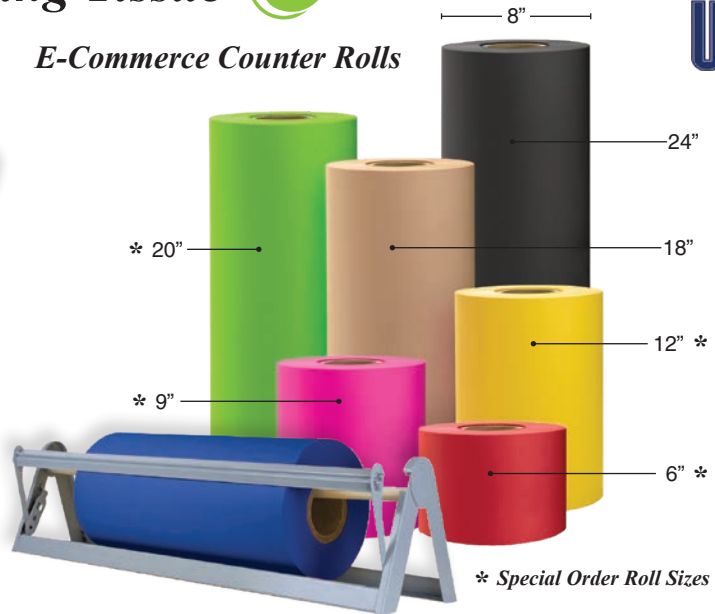

## E-Commerce Counter Rolls

\* Special Order Roll Sizes

Add a little color and watch your customer satisfaction soar!

**24% Higher Value**  
 An independent study conducted by Clemson University proves that product shipped in decorative tissue has a 24% higher perceived value, when compared to the same product & package containing traditional void fill.