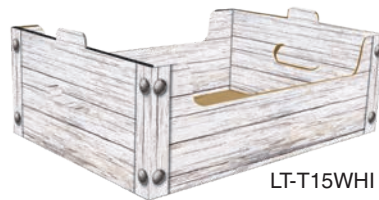

Italian Folding Trays

Cesto Trays

Crate Trays

1 Unit = 1 Ctn

Product Code	Size	Ctn Pk	Actual (Ship) Wt	
Crate Trays Colors: Natural Wood (NAT) or White Wood (WHI) - Made in Italy				SS*
LT-T13	13" x 8-3/4" x 3"	25	16 (28)	
LT-T15	15-3/4" x 11-1/8" x 3-1/2"	25	18 (37)	
Cesto Trays Colors: Natural E-Flute (AVA), Black E-Flute (BLA), and Alpine Snowflake (SNO) - Made in Italy				SS*
IT-CE5AVA	5-1/8" x 3-3/4" x 2-1/2"	200	11 (11)	
IT-CE8	8-5/8" x 6-1/16" x 2-3/8"	50	11 (11)	
IT-CE12	12-1/2" x 8-5/8" x 3-5/16"	30	13 (15)	
IT-CE12SNO	12-1/2" x 8-5/8" x 3-5/16"	30	13 (15)	
IT-CE14AVA	14-1/2" x 10-3/8" x 3-15/16"	30	17 (19)	
IT-CE16AVA	16-7/8" x 11-3/4" x 4-5/16"	30	30 (32)	