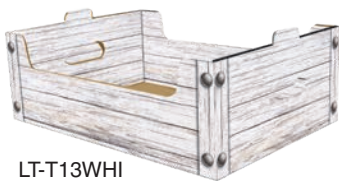

Italian Folding Trays

Cesto Trays

Crate Trays

1 Unit = 1 Ctn

Product Code	Size	Ctn Pk	Actual (Ship) Wt	
Crate Trays Colors: Natural Wood (NAT) or White Wood (WHI) - Made in Italy				SS*
LT-T13	13" x 8-3/4" x 3"	25	16 (28)	
LT-T15	15-3/4" x 11-1/8" x 3-1/2"	25	18 (37)	
Cesto Trays Colors: Natural E-Flute (AVA), Black E-Flute (BLA), and Alpine Snowflake (SNO) - Made in Italy				SS*
IT-CE5AVA	5-1/8" x 3-3/4" x 2-1/2"	200	11 (11)	
IT-CE8	8-5/8" x 6-1/16" x 2-3/8"	50	11 (11)	
IT-CE12	12-1/2" x 8-5/8" x 3-5/16"	30	13 (15)	
IT-CE12SNO	12-1/2" x 8-5/8" x 3-5/16"	30	13 (15)	
IT-CE14AVA	14-1/2" x 10-3/8" x 3-15/16"	30	17 (19)	
IT-CE16AVA	16-7/8" x 11-3/4" x 4-5/16"	30	30 (32)	