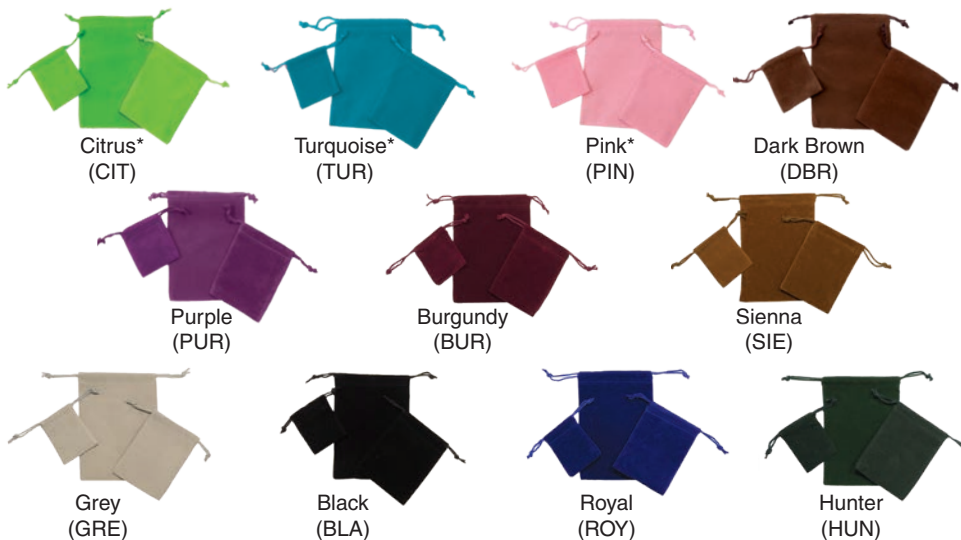

Clear Poly Pouches

Metallic Gold and Silver foil colors only

Satin Bags

Choose from Standard Metallic-A or Brushed Metallic-A foil colors shown on pg 81.

1 Unit = 1 Package

Product Code	Size	Ctn Pk	Actual Wt	HS
Clear Pouches (4 mil recloseable polyethelene bags, zipper closure)				
RB-H23	2-1/2" x 3"	1000	2.0	HS
RB-H34	3" x 4"	1000	5.0	
RB-H46	4" x 6"	1000	8.0	
Satin Bags Colors: Black (BLA), Dark Brown (BRO), Gold (GOL), Ivory (IVO), Red (RED), Silver (SIL) & White (WHI)				
SB-3	3" x 4"	12	0.07	HS
SB-4	4" x 6"	12	0.09	

Velveteen Bags

* Indicates not available in 5" x 7"

1 Unit = 1 Package

Product Code	Size	Ctn Pk	Actual Wt	HS
Velveteen Drawstring Bags				
VE-2	2" x 2-1/2"	100	0.35	HS
VE-3	3" x 4"	100	0.50	
VE-4	4" x 5-1/2"	100	0.90	
VE-5	5" x 7" *	100	1.40	

*Limited Colors: 5" x 7" is available in all colors except Citrus, Turquoise, & Pink

Foil Imprint on Velveteen Bags: Choose from any Standard Metallic or Brushed Metallic colors shown on page 81

Printing Information

Add charges below to plain product pricing above

Hot-Stamping - Per 100 pieces, 1 color / 1 side

	Minimum Print Charge	Less than 1,000	1,000 and above
Satin & Velveteen Bags			
Clear Poly Pouches			

Applicable plate charges can be found on page 78