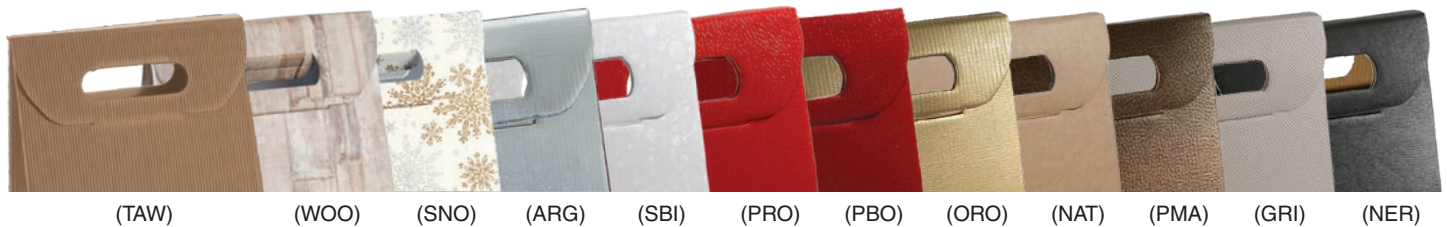

IT Color Collection