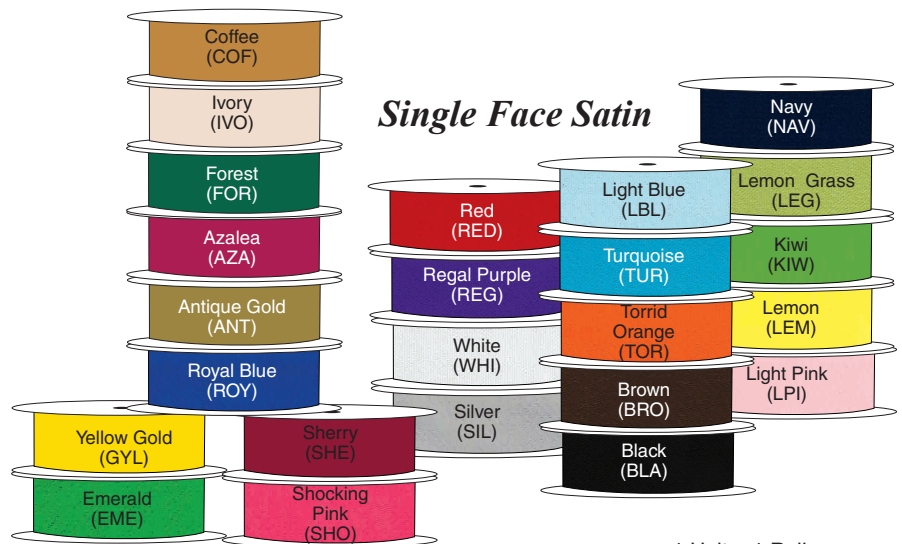

Custom Printed Satin Ribbon

Foil colors for Satin Ribbon on Page 76

PRINTED SATIN RIBBON - Hot Stamped One Color

Product Code	Ribbon Width	Yds/Roll
Single Face Satin Printed Ribbon		
PR-SRSF58	5/8" Ribbon	100
PR-SRSF78	7/8" Ribbon	100
PR-SRSF1	1-1/2" * Ribbon	50*
PR-SRSF214	2-1/4" * Ribbon (Limited Colors)	50*
Double Face Satin Printed Ribbon		
PR-SRDF58	5/8" Ribbon	100
PR-SRDF78	7/8" Ribbon	100
PR-SRDF1	1-1/2" * Ribbon	50*

* 1-1/2" & 2-1/4" ribbon is 50 yards/roll; Pricing shown is per 100 yards.
 2-1/4" Limited Colors in stock are: White, Red, Black, Ivory & Royal. Additional Colors available as special order.

Unprinted Ribbon

Double Face Satin

Single Face Satin

UNPRINTED SATIN RIBBON

	Product Code	Size	Yds/Roll
Single Faced Satin			
	SR-SF58	5/8" x 100 yd	100
	SR-SF78	7/8" x 100 yd	100
	SR-SF1	1-1/2" x 50 yd	50
	SR-SF214	2-1/4" x 50 yd (Limited Colors)	50
Double Faced Satin			
	SR-DF58	5/8" x 100 yd*	100
	SR-DF78	7/8" x 100 yd	100
	SR-DF1	1-1/2" x 50 yd	50

1 Unit = 1 Roll

2-1/4" Limited Colors in stock are: White, Red, Black, Ivory & Royal. Additional Colors available as special order.