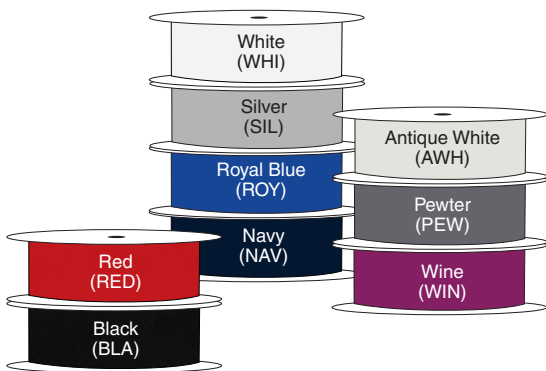

Custom Printed Satin Ribbon

Foil colors for Satin Ribbon on Page 76

PRINTED SATIN RIBBON - Hot Stamped One Color

Product Code	Ribbon Width	Yds/Roll
Single Face Satin Printed Ribbon		
PR-SRSF58	5/8" Ribbon	100
PR-SRSF78	7/8" Ribbon	100
PR-SRSF1	1-1/2" * Ribbon	50*
PR-SRSF214	2-1/4" * Ribbon (Limited Colors)	50*
Double Face Satin Printed Ribbon		
PR-SRDF58	5/8" Ribbon	100
PR-SRDF78	7/8" Ribbon	100
PR-SRDF1	1-1/2" * Ribbon	50*

* 1-1/2" & 2-1/4" ribbon is 50 yards/roll; Pricing shown is per 100 yards.
 2-1/4" Limited Colors in stock are: White, Red, Black, Ivory & Royal. Additional Colors available as special order.

Unprinted Ribbon

Double Face Satin

Single Face Satin

UNPRINTED SATIN RIBBON

	Product Code	Size	Yds/Roll
Single Faced Satin			
	SR-SF58	5/8" x 100 yd	100
	SR-SF78	7/8" x 100 yd	100
	SR-SF1	1-1/2" x 50 yd	50
	SR-SF214	2-1/4" x 50 yd (Limited Colors)	50
Double Faced Satin			
	SR-DF58	5/8" x 100 yd*	100
	SR-DF78	7/8" x 100 yd	100
	SR-DF1	1-1/2" x 50 yd	50

1 Unit = 1 Roll

2-1/4" Limited Colors in stock are: White, Red, Black, Ivory & Royal. Additional Colors available as special order.