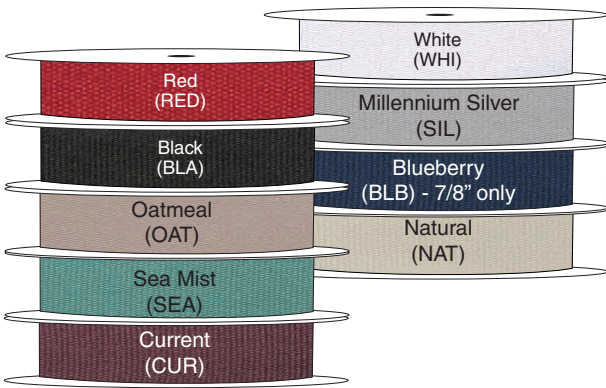

Schiff Solitaire Ribbon

UNPRINTED RIBBON

Price per Roll

| Product Code | Ribbon Width | Yds/Roll |
|--------------------------------|---------------|----------|
| Schiff Solitaire Ribbon | | |
| BS-SOL78__ | 7/8" Ribbon | 100 |
| BS-SOL1__ | 1-1/2" Ribbon | 100 |

PRINTED RIBBON - Hot Stamped One Color

Price per 100 yards

| Product Code | Ribbon Width | Yds/Roll |
|--------------------------------|---------------|----------|
| Schiff Solitaire Ribbon | | |
| PR-SOL78__ | 7/8" Ribbon | 100 |
| PR-SOL1__ | 1-1/2" Ribbon | 100 |

Foil Colors for Satin & Solitaire Ribbon

For use on Single & Double Faced Satin Ribbon and Solitaire Ribbon

Matte Finish

Brushed Metallic

Standard Metallic