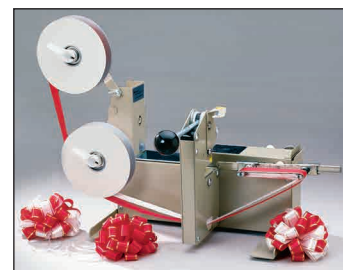

# Ribbon & Accessories for Bow Machines

The Original 3M Bow Machine Pin

S72 & S81 Star Bow Machines

S-13 Pom Bow Machine

## Glitter Flora-Satin Colors

	Width	5/8"	7/8"
	Yards per Roll	250	250
Silver (SIL)		X	X
Gold (GOL)		X	X
Red (RED)		X	X

Our Flora-Satin and Sparkalene ribbon are the perfect width for the bow machines and therefore you can be free of star bows with flipped loops. Our ribbons are embossed, which helps the machine grip and pull the ribbon properly. The cores are made to fit the machines so no adapters are needed. These ribbons can also be used on the S-13 pom bow machine, however if you prefer more fabric feel and an easier pull when opening, try satin acetate which can be found on page 74.