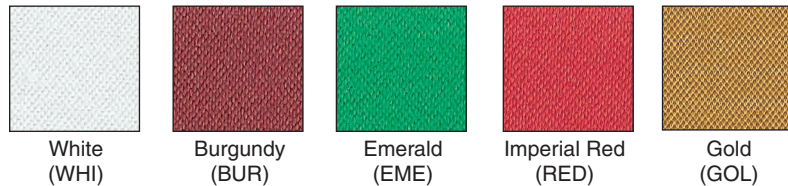

1 Unit = 1 Box

Product Code	Size	Bows/Box	Actual Wt
Bow Magic Pull Bows - Made in USA			
BE-390SP__	390 Splendorette (Smooth)	100	0.23
BE-391SP__	391 Splendorette (Smooth)	100	0.62
BE-392SP__	392 Splendorette (Smooth)	50	1.40
BE-270FS__	270 Flora-Satin (Embossed)	50	0.46
BE-271FSWHI	271 Flora-Satin (Embossed)	100	0.30
BE-390GL__	390 Glitter (Smooth)	100	0.40
BE-391GL__	391 Glitter (Smooth)	100	0.62
BE-392GL__	392 Glitter (Smooth)	50	1.40
BE-390GFS__	390 Glitter Flora-Satin (Embossed)	100	0.40
BE-270GFS__	270 Glitter Flora-Satin (Embossed)	50	0.60
BE-271GFSSIL	271 Glitter Flora-Satin (Embossed)	100	0.30

Perfect Bows Easy as 1-2-3!

Perfect Bows are individually packaged and have 3/16" pull strings which can be curled or used to attach bow to a package or basket.

1) Let bow hang down and find strings.

2) Push on bow while pulling on strings.

3) Now your bow is perfect!

Flora-Satin Embossed (6 Colors)

Glitter Smooth (3 Colors)

1 Unit = 1 Box

Product Code	Size	Bows/Box	Actual Wt
Perfect Bows			
Flora-Satin Embossed Colors			
BE-PB4__	4" x 18 Loops, 7/8" ribbon	50	0.55
BE-PB5__	5-1/2" x 20 Loops, 1-7/16" ribbon	50	0.60
Glitter Colors			
BE-GPB4__	4" x 18 Loops, 3/4" ribbon	50	0.50
BE-GPB5__	5" x 16 Loops, 1-1/4" ribbon	50	0.60