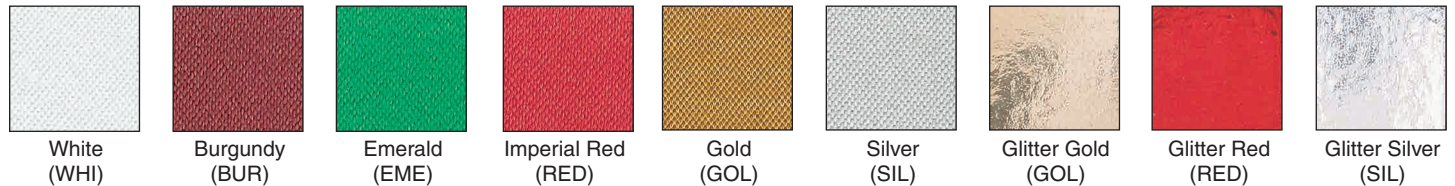

1 Unit = 1 Box

Product Code	Size	Bows/Box	Actual Wt
Bow Magic Pull Bows - Made in USA			
BE-390SP__	390 Splendorette (Smooth)	100	0.23
BE-391SP__	391 Splendorette (Smooth)	100	0.62
BE-392SP__	392 Splendorette (Smooth)	50	1.40
BE-270FS__	270 Flora-Satin (Embossed)	50	0.46
BE-271FSWHI	271 Flora-Satin (Embossed)	100	0.30
BE-390GL__	390 Glitter (Smooth)	100	0.40
BE-391GL__	391 Glitter (Smooth)	100	0.62
BE-392GL__	392 Glitter (Smooth)	50	1.40
BE-390GFS__	390 Glitter Flora-Satin (Embossed)	100	0.40
BE-270GFS__	270 Glitter Flora-Satin (Embossed)	50	0.60
BE-271GFSSIL	271 Glitter Flora-Satin (Embossed)	100	0.30

Perfect Bows Easy as 1-2-3!

Perfect Bows are individually packaged and have 3/16" pull strings which can be curled or used to attach bow to a package or basket.

1) Let bow hang down and find strings.

2) Push on bow while pulling on strings.

3) Now your bow is perfect!

Flora-Satin Embossed (6 Colors)

Glitter Smooth (3 Colors)

1 Unit = 1 Box

Product Code	Size	Bows/Box	Actual Wt
Perfect Bows			
Flora-Satin Embossed Colors			
BE-PB4__	4" x 18 Loops, 7/8" ribbon	50	0.55
BE-PB5__	5-1/2" x 20 Loops, 1-7/16" ribbon	50	0.60
Glitter Colors			
BE-GPB4__	4" x 18 Loops, 3/4" ribbon	50	0.50
BE-GPB5__	5" x 16 Loops, 1-1/4" ribbon	50	0.60