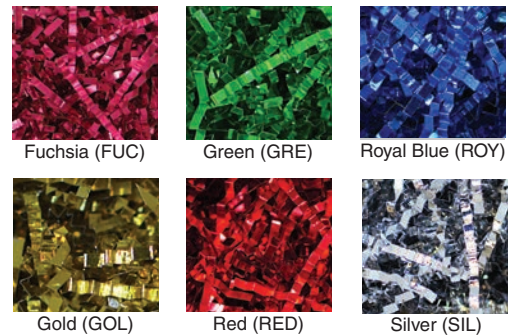

New! Pure Metallic Crinkle Cut™ Paper Shred