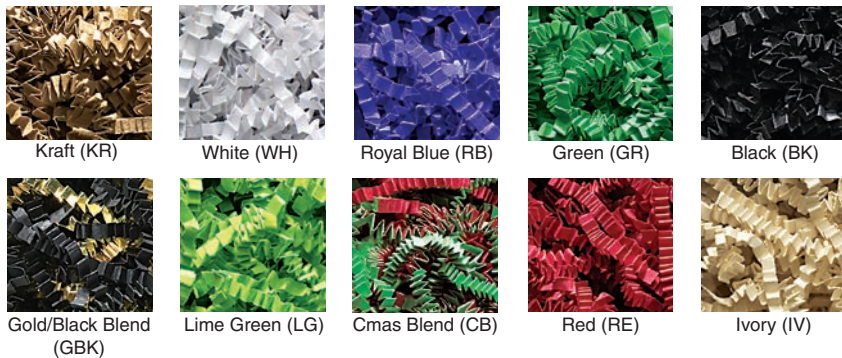

Shred

Crinkle Cut™ Paper Shred