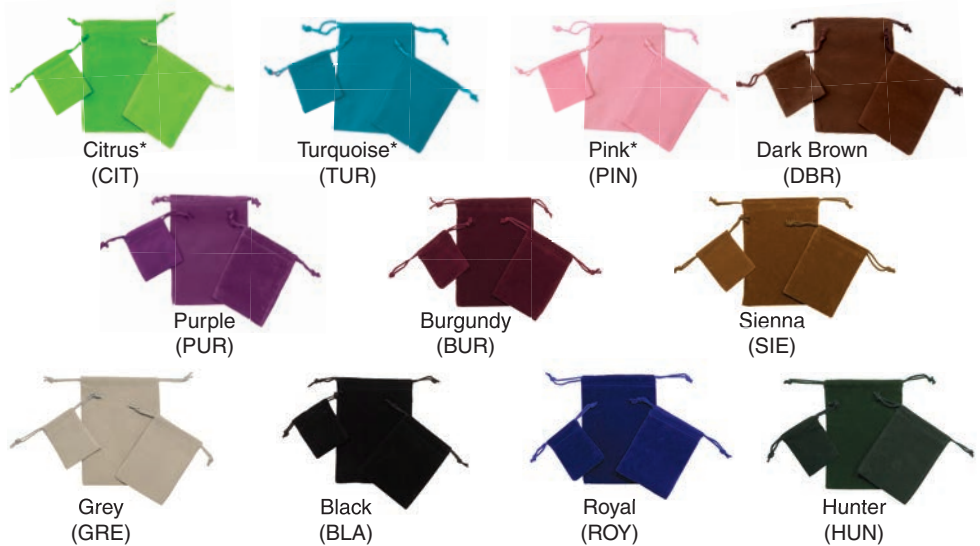

New! Clear Poly Pouches

Satin Bags

1 Unit = 1 Package

Product Code	Size	Ctn Pk	Actual Wt	
Clear Pouches (4 mil recloseable polyethelene bags, zipper closure)				HS ©
RB-H23	2-1/2" x 3"	1000	2.0	
RB-H34	3" x 4"	1000	5.0	
RB-H46	4" x 6"	1000	8.0	
Satin Bags Colors: Black (BLA), Dark Brown (BRO), Gold (GOL), Ivory (IVO), Red (RED), Silver (SIL) & White (WHI)				HS
SB-3	3" x 4"	12	0.07	
SB-4	4" x 6"	12	0.09	

Foil Imprint on Clear Poly Pouches & Satin Bags: Choose from Standard Metallic-A or Brushed Metallic-A colors shown on pg 81.

Velveteen Bags

* Indicates not available in 5" x 7"

1 Unit = 1 Package

Product Code	Size	Ctn Pk	Actual Wt	
Velveteen Drawstring Bags				HS
VE-2	2" x 2-1/2"	100	0.35	
VE-3	3" x 4"	100	0.50	
VE-4	4" x 5-1/2"	100	0.90	
VE-5	5" x 7" *	100	1.40	

*Limited Colors: 5" x 7" is available in all colors except Citrus, Turquoise, & Pink

Foil Imprint on Velveteen Bags: Choose from any Standard Metallic or Brushed Metallic colors shown on page 81

Printing Information

Add charges below to plain product pricing above

Hot-Stamping - Per 100 pieces, 1 color / 1 side

	Minimum Print Charge	Less than 1,000	1,000 and above
Satin & Velveteen Bags			
Clear Poly Pouches			

Applicable plate charges can be found on page 78