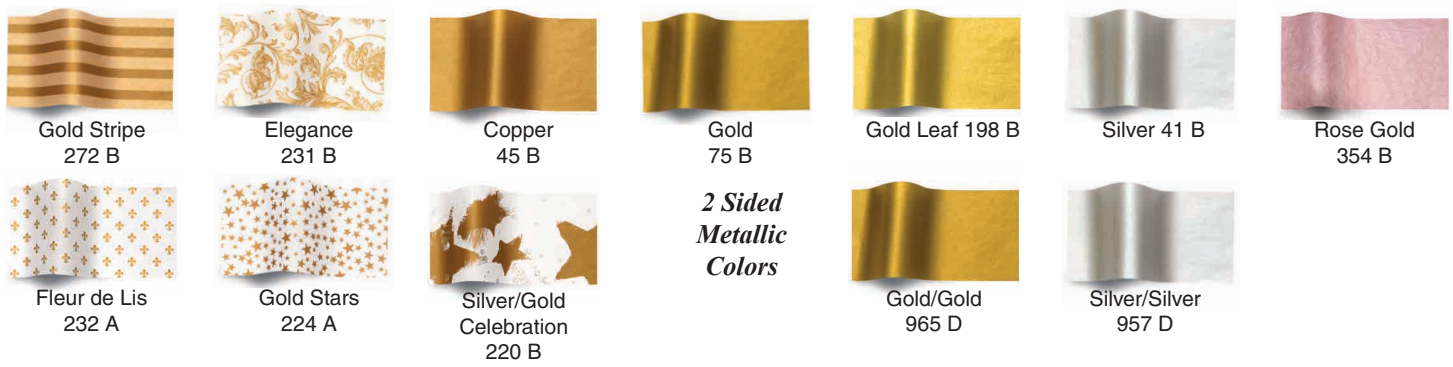

Waxed Tissue

Metallic Tissue 1 Sided Colors

Medley Assortments Colors vary by case

Solid Color Assortment

1 Unit = 1 Package

Product Code	Size		Sheets/Pkg	Actual (Ship) Wt
Solid Colors - 10 Lb.				
TI-___	20" x 30"	Quire Fold 1 Ream Wrap	480	8 (8)
<i>New!</i> TI-F *	20" x 30"	Flat, 1 Ream Wrap	480	8 (8)
Waxed Tissue - 12 Lb.				
TI-WAX___	20" x 30"	Flat Wrap	250	5 (5)
Metallic Tissue - 10 lb				
TI-___	20" x 30"	A - 1 Sided print	240	4 (4)
TI-___	20" x 30"	B - 1 Sided print	200	4 (4)
TI-___	20" x 30"	D - 2 Sided Solids	100	4 (4)
Solid Color Assortments - 20" x 30" sheets				
TI-MED	Medley Mix	Quire Fold, assorted	480	10 (10)
TI-BRI	Medley Bright	Quire Fold, assorted	480	10 (10)
TI-LIG	Medley Light	Quire Fold, assorted	480	10 (10)
TI-POP	Popular Pack	Quire Fold	480	10 (10)

*10 Colors as noted on pg. 22 available in 20 x 30 flat, 1 ream wrap packages.

Tissue contains 10% post consumer material & up to 60% post industrial.

The first 2 to 3 digits indicate the design number and the letter indicates the price level.